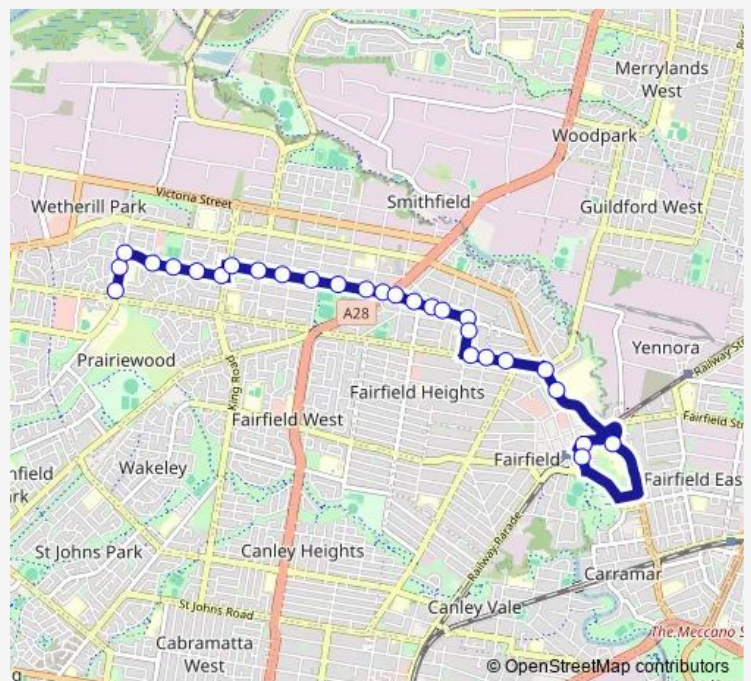

School Bus 9002 Wetherill Park to Patrician Brothers College  
Fairfield

[Go to website](#)

**Direction**

Lily St At Langland St — Patrician Brothers College, The Horsley Dr

28 stops

[Open route schedule](#)

Brenan St After Wetherill St

Brenan St At Gipps St

Dublin St Shops, Brenan St

Brenan St Before Bourke St

Brenan St Opp Brenan Park

Brenan St At O'Connell St

Brenan St At Smithfield Rd

Brenan St Before Oxford St

Brenan St Opp Fabos Pl

Brenan St At Green Av

Brenan St At Stimson St

Brenan St At Marlborough St

Marlborough St At Theresa St

Route schedule

Lily St At Langland St — Patrician Brothers College, The Horsley Dr

Monday	08:00
Tuesday	08:00
Wednesday	08:00
Thursday	08:00
Friday	08:00
Saturday	—
Sunday	—

Route info

Direction: Lily St At Langland St

Stops: 28

Trip Duration: 0 hour 34 min

9002 — Wetherill Park to Patrician Brothers College  
Fairfield