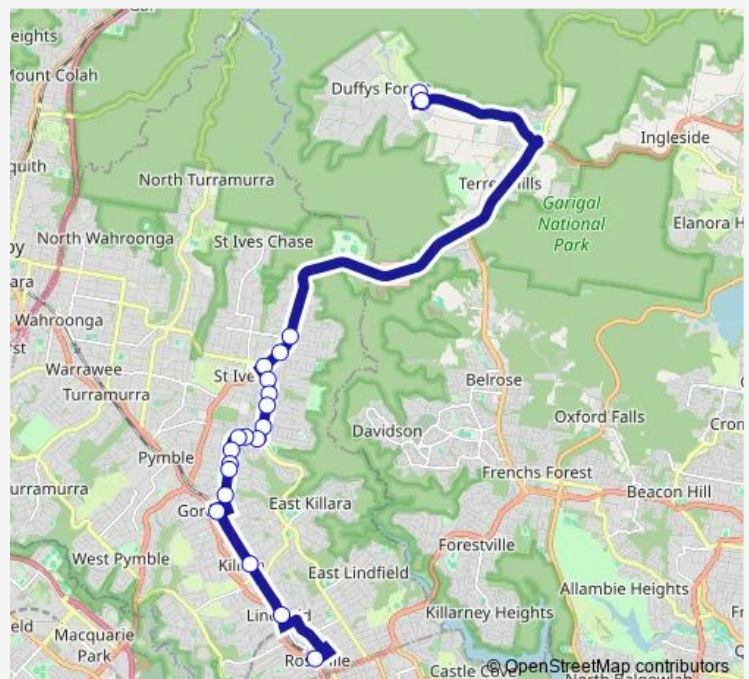

School Bus 9002 Northern Beaches Christian School to Roseville Station

[Go to website](#)

Direction

Northern Beaches Christian School, Echunga Rd — Roseville Station, Hill St

21 stops

[Open route schedule](#)

Horace St After Stanley St

St Ives Community Church, Horace St

St Ives High School, Horace St

Eucalyptus St At Pindari Av

Eucalyptus St After Sussex Rd

Sage St Before Lowry Cres

Rosedale Rd At Baldwin St

Rosedale Rd At Elgin St

Rosedale Rd At Darnley St

Rosedale Rd At Melkin End

Gordon Station, Werona Av, Stand D

Werona Av After Locksley St

Lindfield Av Opp Lindfield Station

Route schedule

Northern Beaches Christian School, Echunga Rd — Roseville Station, Hill St

Monday	15:40
Tuesday	15:40
Wednesday	15:40
Thursday	15:40
Friday	15:40
Saturday	—
Sunday	—

Route info

Direction: Northern Beaches Christian School, Echunga Rd

Stops: 21

Trip Duration: 0 hour 52 min

9002 School Bus time schedules and route maps are available in an offline PDF at busmaps.com. Use the busmaps.com website to see live bus times, train schedule or subway schedule, and step-by-step directions for all public transit in Sydney