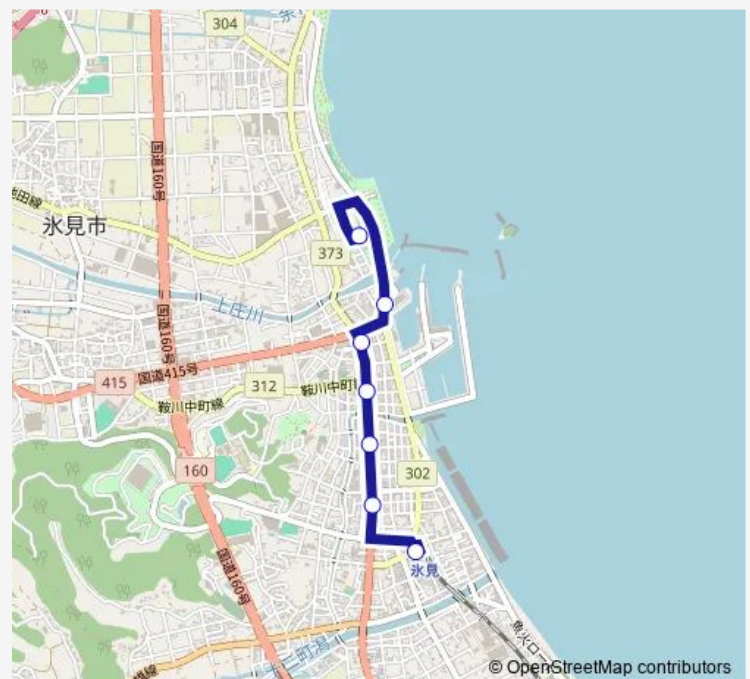

### Direction

ひみ番屋街 — 氷見駅前(番)

7 stops

[Open route schedule](#)

ひみ番屋街

氷見漁港前

氷見中央(番)

比美町(番)

氷見本町(番)

南大町口(番)

氷見駅前(番)

### Route schedule

ひみ番屋街 — 氷見駅前(番)

Monday —

Tuesday —

Wednesday —

Thursday —

Friday —

Saturday 12:05-16:50

### Route info

Direction: ひみ番屋街

Stops: 7

Trip Duration: 0 hour 12 min

■ ひみ番屋街 ~ 氷見駅前

ひみ番屋街～氷見駅前 Bus time schedules and route maps are available in an offline PDF at [busmaps.com](https://busmaps.com). Use the [busmaps.com](https://busmaps.com) website to see live bus times, train schedule or subway schedule, and step-by-step directions for all public transit in Himi