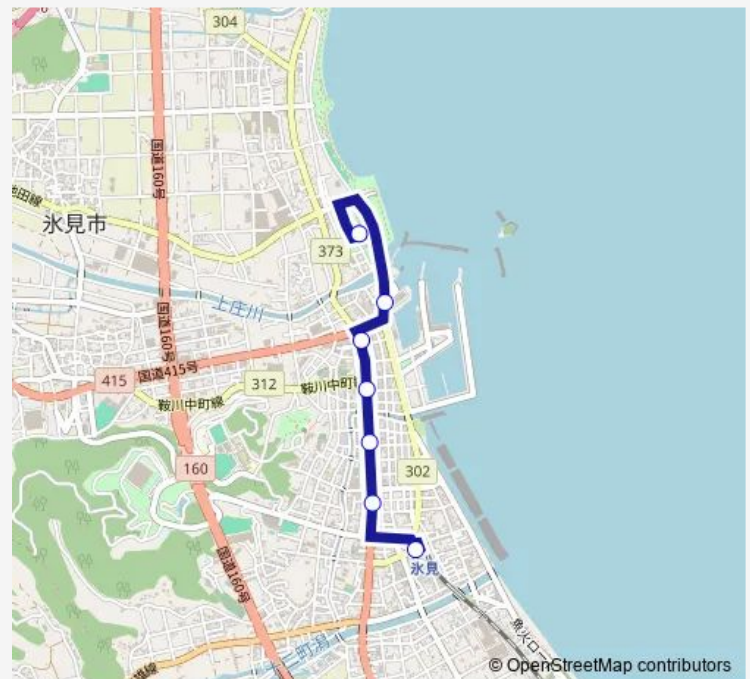

### Direction

ひみ番屋街 — 氷見駅前(番)

7 stops

[Open route schedule](#)

ひみ番屋街

氷見漁港前

氷見中央(番)

比美町(番)

氷見本町(番)

南大町口(番)

氷見駅前(番)

### Route schedule

ひみ番屋街 — 氷見駅前(番)

Monday —

Tuesday —

Wednesday —

Thursday —

Friday —

Saturday 12:05-16:50

### Route info

Direction: ひみ番屋街

Stops: 7

Trip Duration: 0 hour 12 min

■ ひみ番屋街 ~ 氷見駅前

ひみ番屋街～氷見駅前 Bus time schedules and route maps are available in an offline PDF at [busmaps.com](https://busmaps.com). Use the [busmaps.com](https://busmaps.com) website to see live bus times, train schedule or subway schedule, and step-by-step directions for all public transit in Himi