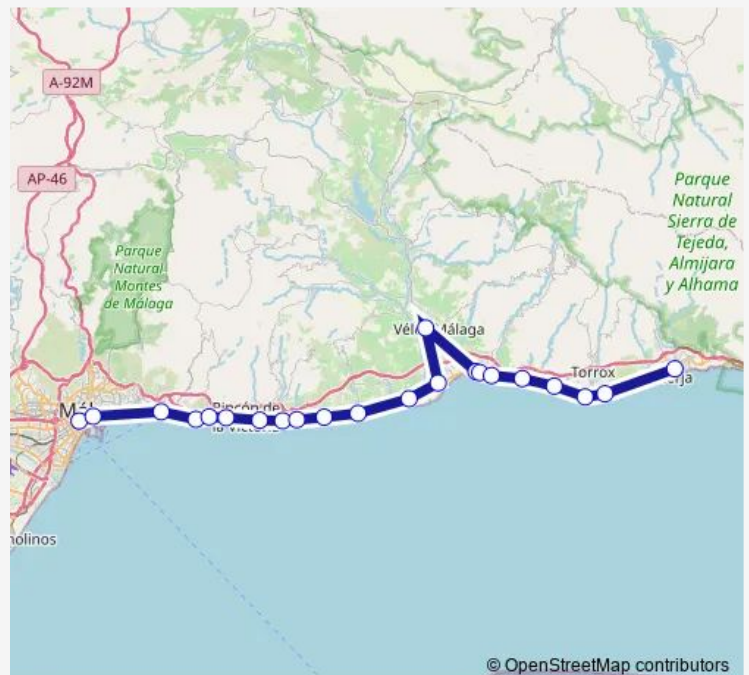

Km. 46 N340

Route schedule

Malaga — Nerja

Monday	12:00-23:00
Tuesday	12:00-23:00
Wednesday	12:00-23:00
Thursday	12:00-23:00
Friday	12:00-23:00
Saturday	22:30-23:00
Sunday	22:30-23:00

Route info

Direction: Malaga

Stops: 22

Trip Duration: 2 hour 0 min

© OpenStreetMap contributors

ALSA - Mal-Nerj Bus time schedules and route maps are available in an offline PDF at busmaps.com. Use the busmaps.com website to see live bus times, train schedule or subway schedule, and step-by-step directions for all public transit in Rincon de la Victoria