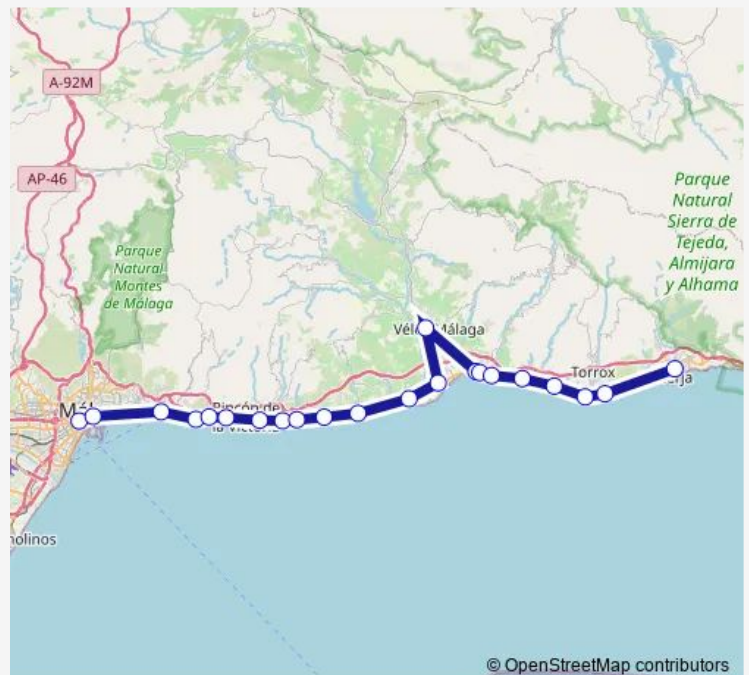

Valleniza (I)

Almayate

Torre Del Mar

Velez Malaga

El Pilarillo-Sentido Caleta

Algarrobo Costa

Mezquitilla

Lagos (Malaga)

El Morche

Torrox (Empalme)

Km. 46 N340

Route schedule

Malaga — Nerja

Monday	12:00-23:00
Tuesday	12:00-23:00
Wednesday	12:00-23:00
Thursday	12:00-23:00
Friday	12:00-23:00
Saturday	22:30-23:00
Sunday	22:30-23:00

Route info

Direction: Malaga

Stops: 22

Trip Duration: 2 hour 0 min

■ ALSA - Mal-Nerj — Malaga - Nerja

Alsa - Mal-Nerj Bus time schedules and route maps are available in an offline PDF at busmaps.com. Use the busmaps.com website to see live bus times, train schedule or subway schedule, and step-by-step directions for all public transit in Rincon de la Victoria