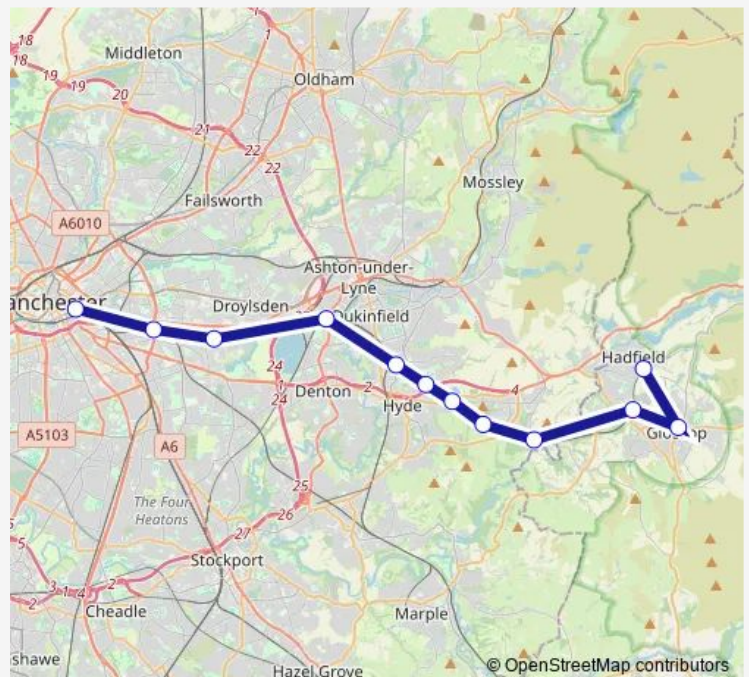

Rail Nt:Hdf->Man NT train service from HDF to Man

[Go to website](#)

Direction

Hadfield — Manchester Piccadilly

12 stops

[Open route schedule](#)

- Hadfield
- Glossop
- Dinting
- Broadbottom
- Hattersley
- Godley
- Newton for Hyde
- Flowery Field
- Guide Bridge
- Ashburys
- Ardwick
- Manchester Piccadilly

Route schedule

Hadfield — Manchester Piccadilly

Monday	06:37
Tuesday	06:37
Wednesday	06:37
Thursday	06:37
Friday	06:37
Saturday	—
Sunday	—

Route info

Direction: Hadfield

Stops: 12

Trip Duration: 0 hour 42 min

■ Nt:Hdf->Man — NT train service from HDF to Man

Direction

Hadfield — Manchester Piccadilly

12 stops

[Open route schedule](#)

Hadfield

Glossop

Dinting

Manchester Piccadilly

Route schedule

Hadfield — Manchester Piccadilly

Monday 05:45-22:45

Tuesday 05:45-22:45

Wednesday 05:45-22:45

Thursday 05:45-22:45

Friday 05:45-22:45