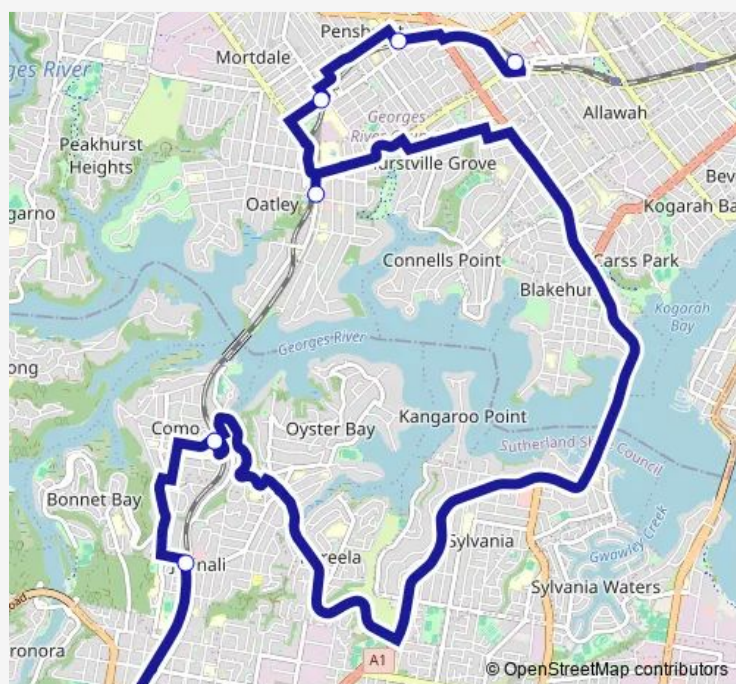

Sutherland Station, Stand C

Mitchell Av At Jannali Av

Como Station, Como Pde

Oatley Station, Oatley Pde

Mortdale Station, Pitt St, Stand C

Bridge St Opp Penshurst Station

Hurstville Station, Ormonde Pde, Stand P

Route schedule

Sutherland Station, Stand C — Hurstville Station, Ormonde Pde, Stand P

Monday	—
Tuesday	23:14-00:57 ⁺¹
Wednesday	23:14-00:57 ⁺¹
Thursday	23:14-00:57 ⁺¹
Friday	—
Saturday	23:11-02:57 ⁺¹
Sunday	—

Route info

Direction: Sutherland Station, Stand C

Stops: 7

Trip Duration: 0 hour 43 min

Direction

Hurstville Station, Ormonde Pde, Stand J — Sutherland Station, Stand D

7 stops

[Open route schedule](#)

Hurstville Station, Ormonde Pde, Stand J

Penshurst Station, Bridge St

Mortdale Station, Pitt St, Stand C

Oatley Pde Opp Oatley Station

Como Station, Como Pde

Jannali Station, Jannali Av

Sutherland Station, Stand D