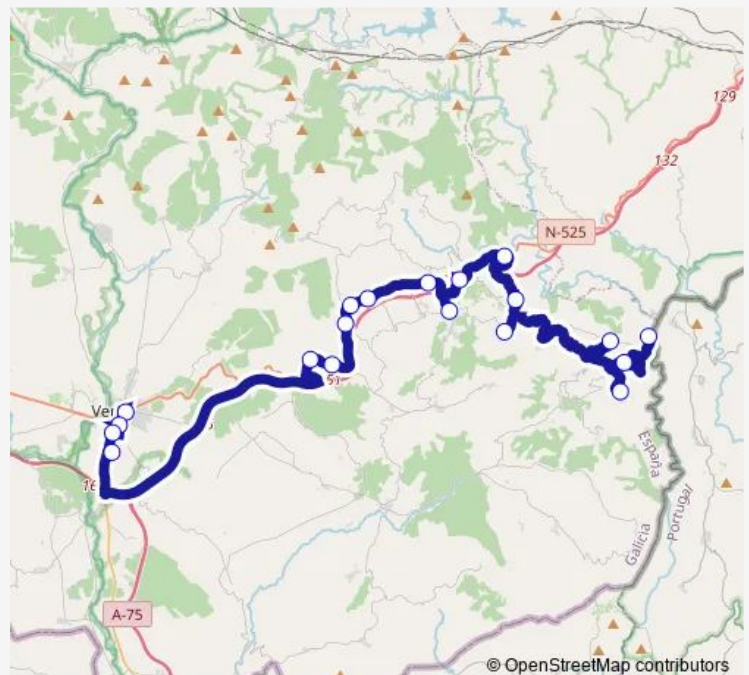

Verín E.A. — Veiga DO Seixo

Monday 16:47-18:17

Tuesday 14:02

Wednesday 14:02

Thursday 14:02

Friday 14:02

Saturday —

Sunday —

**Route info**

Direction: Verín E.A.

Stops: 19

Trip Duration: 1 hour 14 min

© OpenStreetMap contributors

■ XG614070 — Veiga DO Seixo-Verín E.A. (Volta)

**BusMaps**

XG614070 Bus time schedules and route maps are available in an offline PDF at [busmaps.com](https://busmaps.com). Use the [busmaps.com](https://busmaps.com) website to see live bus times, train schedule or subway schedule, and step-by-step directions for all public transit in Rios