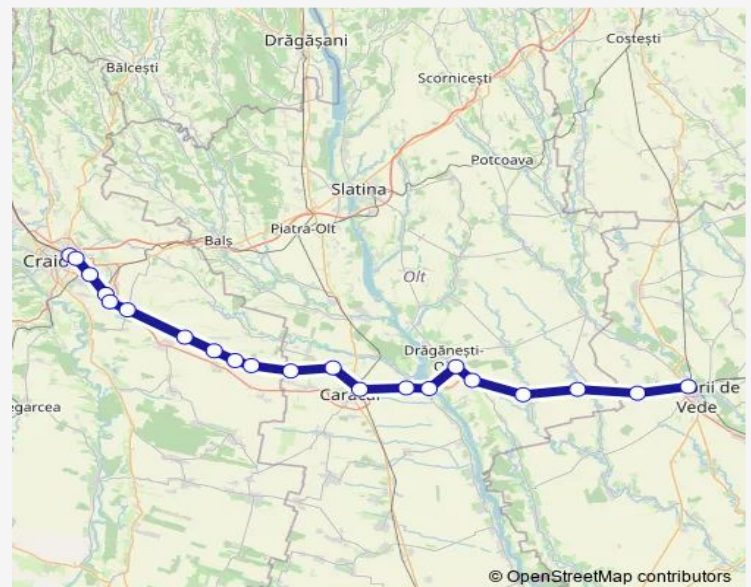

Craiova — Roșiori Nord

Monday 05:35-16:34

Tuesday 05:35-16:34

Wednesday 05:35-16:34

Thursday 05:35-16:34

Friday 05:35-16:34

Saturday 05:35-13:31

Sunday 05:35-16:34

Route info

Direction: Craiova

Stops: 21

Trip Duration: 2 hour 17 min

Mihăești Hm.

Măldăeni Hm.

Roșiori Nord

Direction

Craiova — Roșiori Nord

19 stops

[Open route schedule](#)

Craiova

Bordei hc. (900)

Banu Mărăcine Hm.

Viaductu Cârcea h.

Pasaju Coșoveni h.

Monday 19:23

Tuesday 19:23

Wednesday 19:23

Thursday 19:23

Friday 19:23

Saturday 19:23

Sunday 19:23

Route info