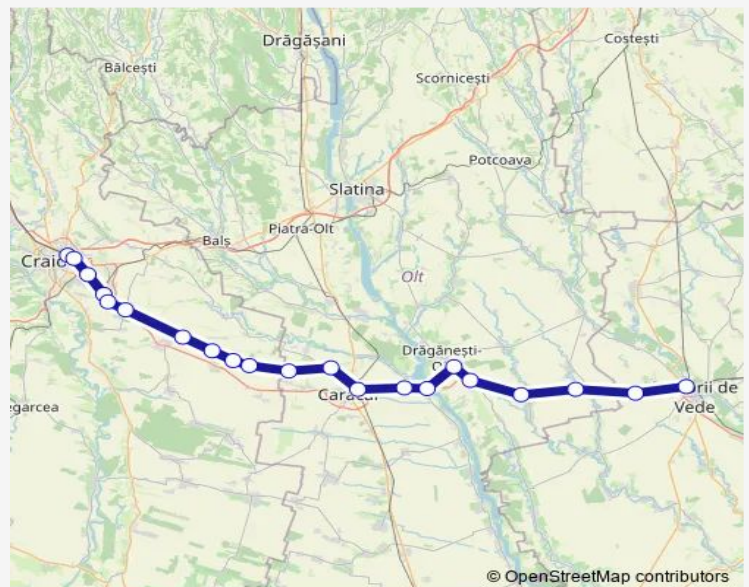

Craiova — Roșiori Nord

Monday 05:35-16:34

Tuesday 05:35-16:34

Wednesday 05:35-16:34

Thursday 05:35-16:34

Friday 05:35-16:34

Saturday 05:35-13:31

Sunday 05:35-16:34

Route info

Direction: Craiova

Stops: 21

Trip Duration: 2 hour 16 min

Mihăești Hm.

Măldăeni Hm.

Roșiori Nord

Direction

Craiova — Roșiori Nord

19 stops

[Open route schedule](#)

Craiova

Bordei hc. (900)

Banu Mărăcine Hm.

Viaductu Cârcea h.

Pasaju Coșoveni h.

Monday 19:23

Tuesday 19:23

Wednesday 19:23

Thursday 19:23

Friday 19:23

Saturday 19:23

Sunday 19:23

Route info