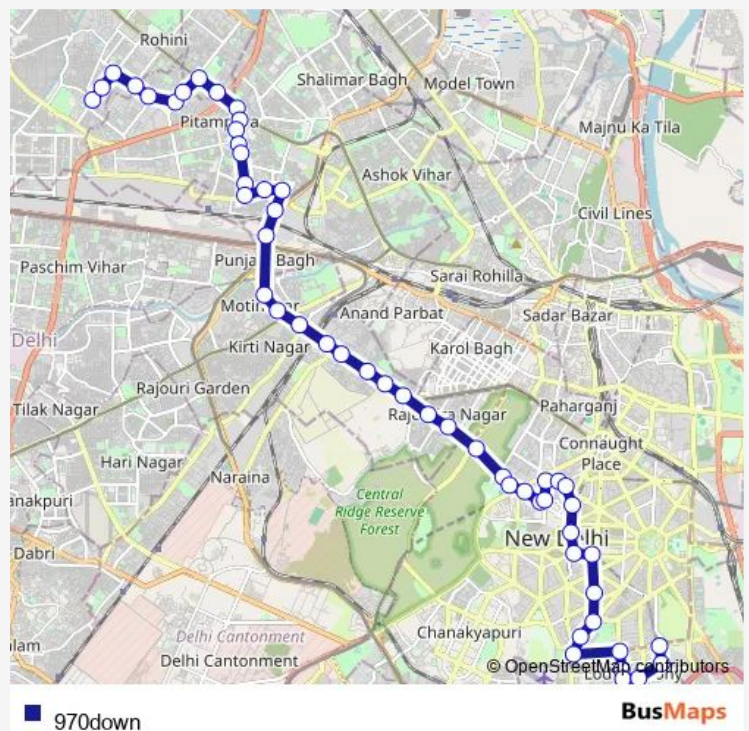

Bus 970down

[Go to website](#)

Direction

Avantika Sec 1 — Sunehari Pulla Depot / Jawahar Lal Nehru Stadium Terminal

53 stops

[Open route schedule](#)

- Avantika Sec 1
- Rohini Sec-3/4 Xing
- Vishram Chowk
- Ayodhya Chowk
- Nahar Pur Village
- Hanuman Mandir Sec-8
- Nav Durga Mandir
- Rohini Sector-7-8 Xing
- Madhuvan Chowk
- Pitampura JD Block
- Kapil Vihar
- DTC Apartments
- Harsh Vihar
- Lok Vihar
- Road No-44 Crossing
- Mahindra Park Road No-44
- Samrat Enclave
- Shakur Pur
- Shakurpur Shiv Mandir
- Punjabi Bagh Terminal
- New Moti Nagar B Block

Route schedule

Avantika Sec 1 — Sunehari Pulla Depot / Jawahar Lal Nehru Stadium Terminal

Monday	07:05-20:30
Tuesday	07:05-20:30
Wednesday	07:05-20:30
Thursday	07:05-20:30
Friday	07:05-20:30
Saturday	07:05-20:30
Sunday	07:05-20:30

Route info

Direction: Avantika Sec 1

Stops: 53

Trip Duration: 1 hour 43 min

970down

Karampura Terminal

Moti Nagar Industrial Area

Shadipur Depot