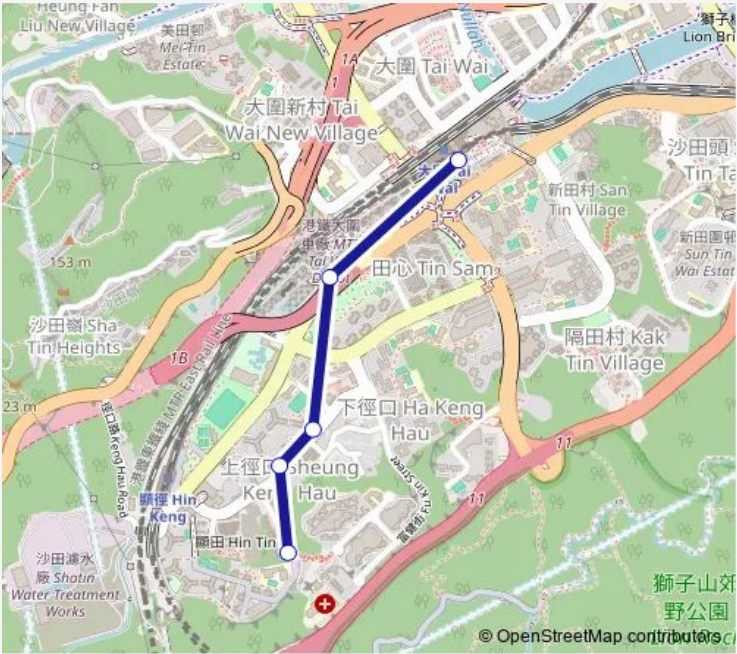

Bus 803K TAI WAI Station Public Transport Interchange - HIN Keng (Supplementary Service)

[Go to website](#)

**Direction**  
 HIN TIN STREET, NEAR HELEN LIANG MEMORIAL SECONDARY SCHOOL (SHATIN) — TAI WAI STATION BUS TERMINUS|TAI WAI STATION PUBLIC TRANSPORT INTERCHANGE

5 stops

[Open route schedule](#)

- HIN TIN STREET, NEAR HELEN LIANG MEMORIAL SECONDARY SCHOOL (SHATIN)
- HIN KENG STREET, KA OI COURT KA KENG COURT
- HIN KENG STREET, HIN PUI HOUSE HIN KENG ESTATE
- FESTIVAL CITY I TOWER 1
- TAI WAI STATION BUS TERMINUS|TAI WAI STATION PUBLIC TRANSPORT INTERCHANGE

Route schedule

HIN TIN STREET, NEAR HELEN LIANG MEMORIAL SECONDARY SCHOOL (SHATIN) — TAI WAI STATION BUS TERMINUS|TAI WAI STATION PUBLIC TRANSPORT INTERCHANGE

Monday	06:00
Tuesday	06:00
Wednesday	06:00
Thursday	06:00
Friday	06:00
Saturday	06:00
Sunday	06:00

**Route info**

Direction: HIN TIN STREET, NEAR HELEN LIANG MEMORIAL SECONDARY SCHOOL (SHATIN)

Stops: 5

Trip Duration: 0 hour 4 min

803K — TAI WAI Station Public Transport Interchange - HIN Keng (Supplementary Service) **BusMaps**