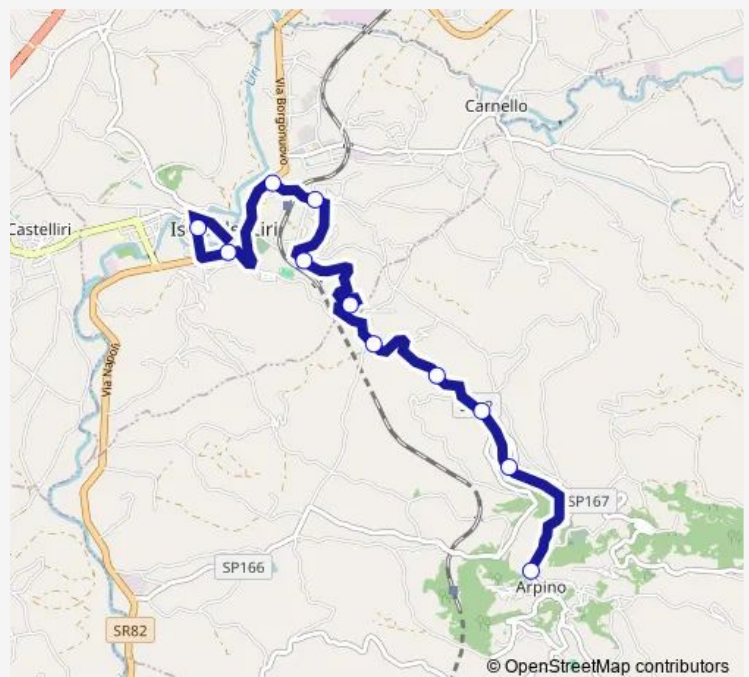

Direction

ARPINO | Piazzale Rotondi # f6820 — ISOLA LIRI | Via Po # f7495

11 stops

[Open route schedule](#)

ARPINO | Piazzale Rotondi # f6820

ARPINO | Viale Mastroianni (Trepanico) # f6895

ARPINO | Viale Mastroianni Via Stazione # f7013

ARPINO | Via Tulliana (Km 4) # f7014

ARPINO | Vallefredda # f7015

ISOLA LIRI | Abate # f7016

ISOLA LIRI | Via Arpino Via Pagliarola # f7017

ISOLA LIRI | Via Arpino Via Poggio # f7018

ISOLA LIRI | Stazione FS # f7019

ISOLA LIRI | Via Napoli Via Capitino # f7020

ISOLA LIRI | Via Po # f7495

Route schedule

ARPINO | Piazzale Rotondi # f6820 — ISOLA LIRI | Via Po # f7495

Monday	06:50
Tuesday	06:50
Wednesday	06:50
Thursday	06:50
Friday	06:50
Saturday	06:50
Sunday	—

Route info

Direction: ARPINO | Piazzale Rotondi # f6820

Stops: 11

Trip Duration: 0 hour 14 min

Arpino - Isola del Liri # Ar408a

Bus time schedules and route maps are available in an offline PDF at busmaps.com. Use the busmaps.com website to see live bus times, train schedule or subway schedule, and step-by-step directions for all public transit in Isola del Liri