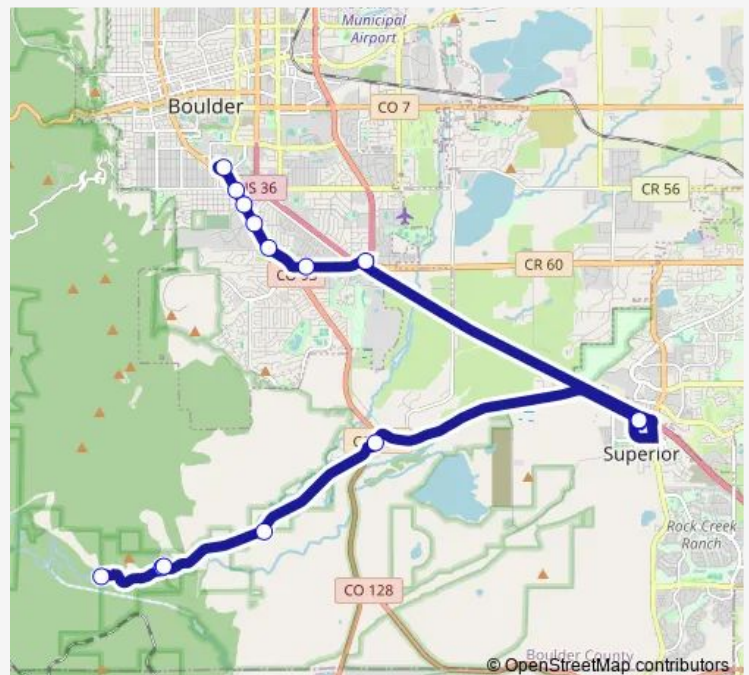

Eldorado Pool Eb

Dowdy Draw Eb

Marshal Lot Eb

Superior Park & Ride Eb

Table Mesa RTD Park & Ride Wb

Table Mesa & 41st St. Wb

S Broadway and Dartmouth Avenue Nb

Broadway and Rayleigh Road

Broadway and 27th Way Nb

Broadway and Baseline Road

Regent parking lot

Route schedule

Ecsp Visitor Center — Regent parking lot

Monday	—
Tuesday	—
Wednesday	—
Thursday	—
Friday	—
Saturday	08:45-17:45
Sunday	08:45-17:45

Route info

Direction: Ecsp Visitor Center

Stops: 13

Trip Duration: 0 hour 45 min

Eldorado Park Shuttle

Direction

Regent parking lot — Ecsp Visitor Center

13 stops

[Open route schedule](#)

Regent parking lot

Broadway and Baseline Rd Sb

Broadway and 27th Way Sb

Broadway and Rayleigh Road

S Broadway and Dartmouth Avenue Sb

Table Mesa Drive and 39th Street

Table Mesa RTD Park & Ride Eb