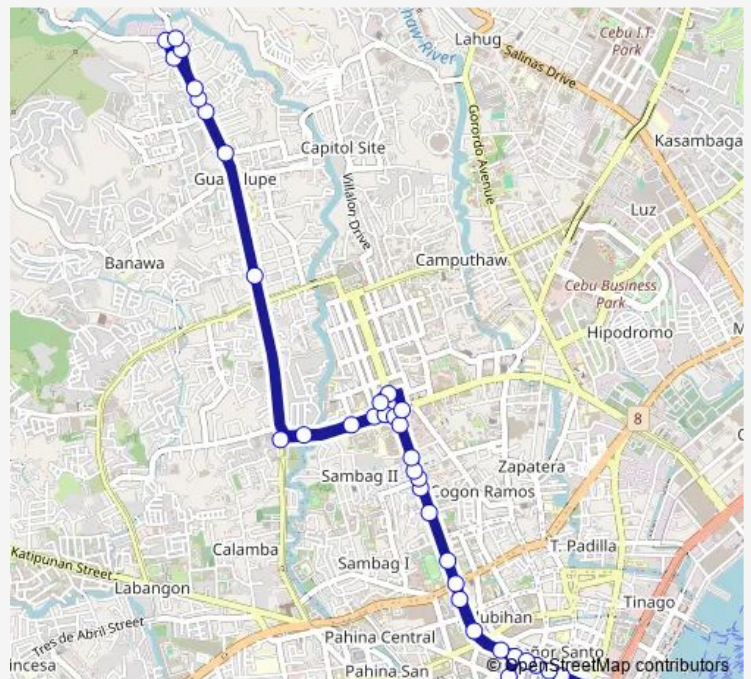

Wednesday 06:00-23:15

Thursday 06:00-23:15

Friday 06:00-23:15

Saturday 06:00-23:15

Sunday 06:00-23:15

Route info

Direction: (nodata)&(nodata)

Stops: 42

Trip Duration: 0 hour 34 min

Guadalupe - B. Rodriguez - Carbon

Zamora Street&Osmena Boulevard

Jakosalem&Osmena Boulevard

F. Gonzales&Osmena Boulevard

Manalili&Osmena Boulevard

(nodata)&Osmena Boulevard

P. del Rosario Street&Osmena Boulevard

(nodata)&Osmena Boulevard

(nodata)&Osmena Boulevard

Espelita Street&Tres de Abril Street

Visitacion Street&Osmena Boulevard

(nodata)&Osmena Boulevard

General Maxilom Avenue Extention&Fuente Osmena

Juana Osmena Extension&(nodata)

Direction

(nodata)&(nodata) — (nodata)&(nodata)

42 stops

[Open route schedule](#)

(nodata)&(nodata)

(nodata)&Tres de Abril Street

(nodata)&(nodata)

(nodata)&(nodata)