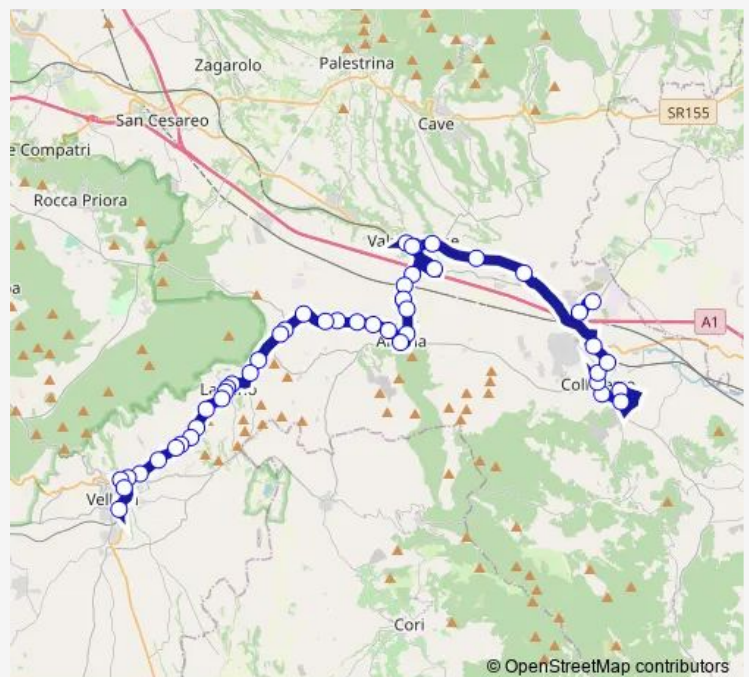

Artena | Via Marconi # f13701

Route schedule

Colferro | Via Latina (Itis) # f14391 — Velletri | Stazione FS # f2818

Monday 13:25

Tuesday 13:25

Wednesday 13:25

Thursday 13:25

Friday 13:25

Saturday —

Sunday —

Route info

Direction: Colferro | Via Latina (Itis) # f14391

Stops: 47

Trip Duration: 1 hour 18 min

Colferro - Velletri # Cf210a

Artena | Piazza Colombo # f13659