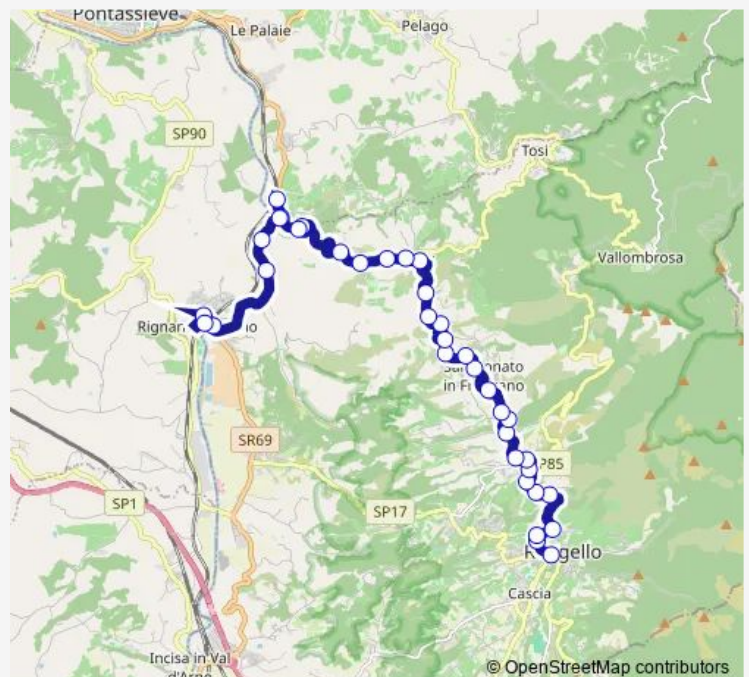

Thursday 07:05

Friday 07:05

Saturday 07:05

Sunday —

Route info

Direction: Reggello Capolinea * P

Stops: 38

Trip Duration: 0 hour 40 min