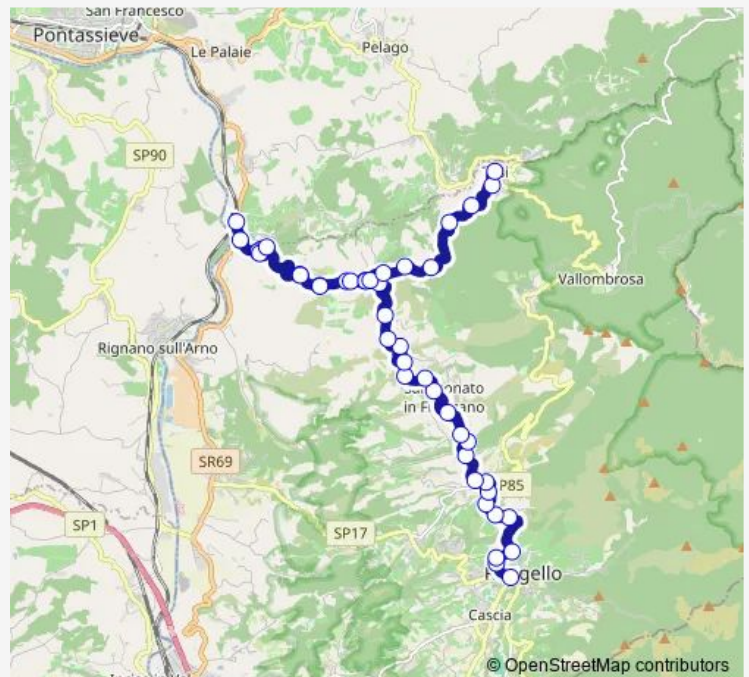

Pieve_A

Cimitero_A

Mulino - S.P. 86_A

Route schedule

I Veroni_V — Cascia *

Monday	14:20
Tuesday	14:20
Wednesday	14:20
Thursday	14:20
Friday	14:20
Saturday	—
Sunday	—

Route info

Direction: I Veroni_V

Stops: 42

Trip Duration: 0 hour 40 min

362_4 — Reggello - Donnini - Sant'Ellero - Pontassieve Fs **BusMaps**

Bivio Fronzano_V

Ripa_V

Ponticino_V

San Donato In Fronzano_V *

San Donato Cespuglio_V