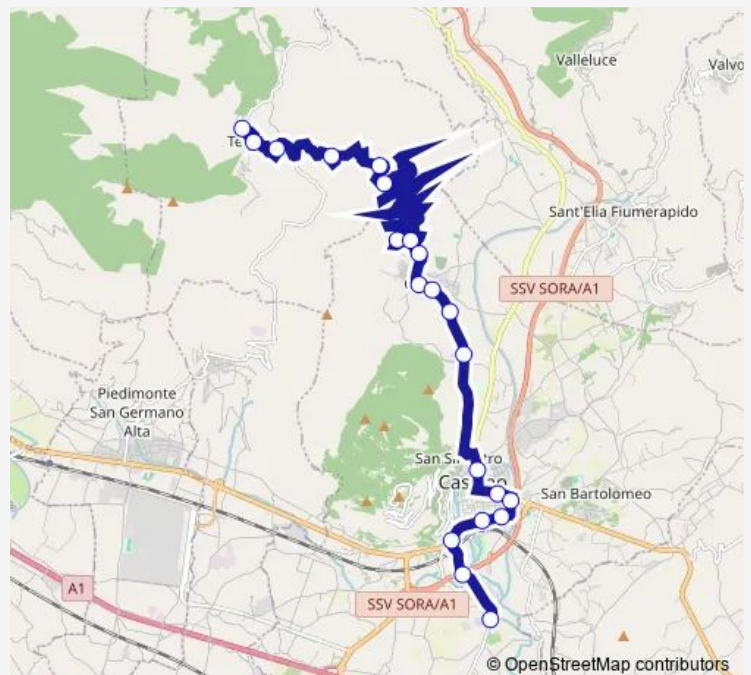

CASSINO | Ponte Marozzo # f8135

Route schedule

TERELLE | Via Roma # f7904 — CASSINO | Ponte Marozzo # f8135

Monday	07:20
Tuesday	07:20
Wednesday	07:20
Thursday	07:20
Friday	07:20
Saturday	—
Sunday	—

Route info

Direction: TERELLE | Via Roma # f7904

Stops: 21

Trip Duration: 0 hour 55 min

Terelle - Cassino # Cs922d

Bus time schedules and route maps are available in an offline PDF at busmaps.com. Use the busmaps.com website to see live bus times, train schedule or subway schedule, and step-by-step directions for all public transit in Cassino