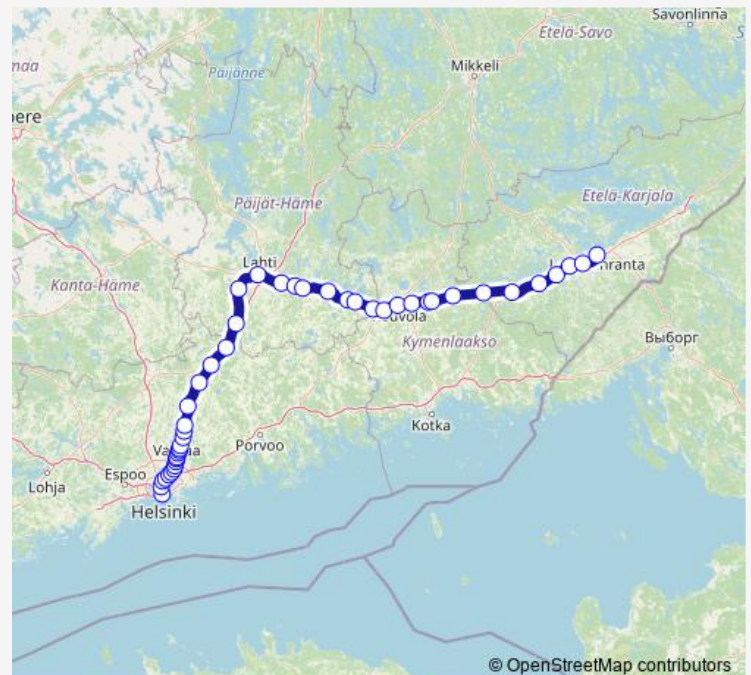

### Route schedule

Helsinki — Lappeenranta

Monday —

Tuesday 00:30

Wednesday —

Thursday —

Friday —

Saturday —

### Route info

Direction: Helsinki

Stops: 45

Trip Duration: 2 hour 33 min

■ IC 621 — Helsinki - Lappeenranta

Sipilä

Henna

Hakosilta