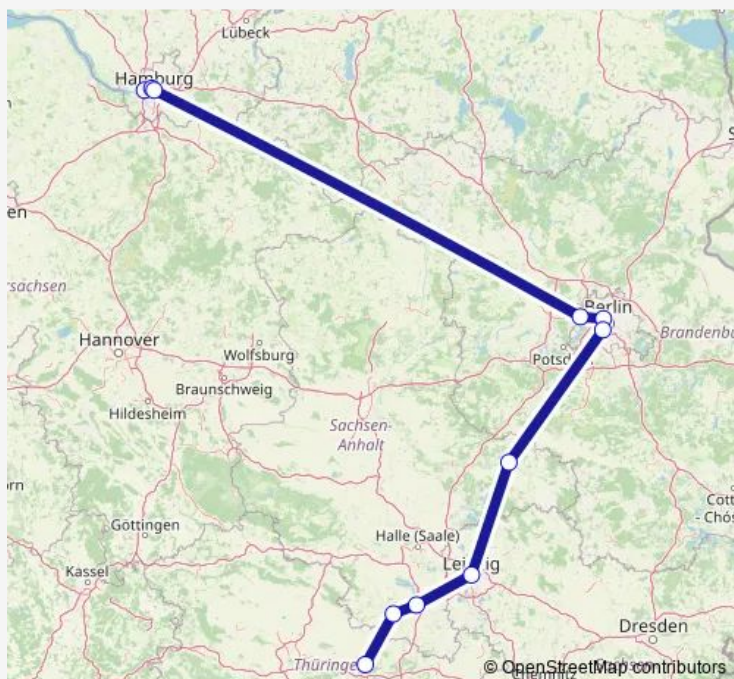

### Direction

Hamburg-Altona — Jena Paradies

11 stops

[Open route schedule](#)

Hamburg-Altona

Hamburg Dammtor

Hamburg Hbf

Berlin-Spandau

Berlin Hbf (tief)

Berlin Südkreuz

Lutherstadt Wittenberg Hbf

Leipzig Hbf

Weißenfels

Naumburg(Saale)Hbf

Jena Paradies

### Route schedule

Hamburg-Altona — Jena Paradies

Monday 16:18

Tuesday 16:18-16:35

Wednesday 16:18-16:35

Thursday 16:18-16:35

Friday 16:18-16:35

Saturday —

### Route info

Direction: Hamburg-Altona

Stops: 11

Trip Duration: 4 hour 41 min

ICE 1705

ICE 1705 Rail time schedules and route maps are available in an offline PDF at [busmaps.com](https://busmaps.com). Use the [busmaps.com](https://busmaps.com) website to see live bus times, train schedule or subway schedule, and step-by-step directions for all public transit in Hamburg