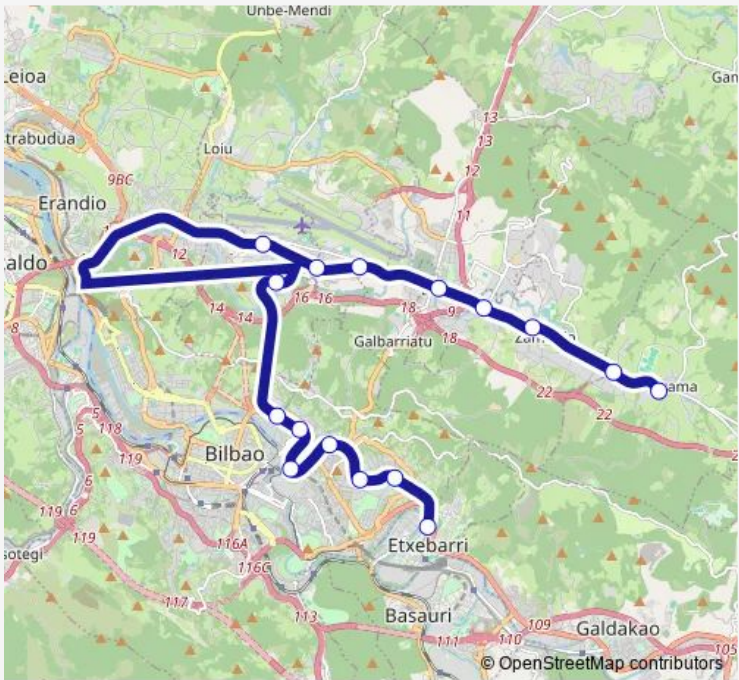

**Rail E3 Lezama-Kukullaga**

[Go to website](#)

**Direction**  
 1. Nasa — 1. Nasa  
 16 stops  
[Open route schedule](#)

- 1. Nasa
- 1. Nasa
- 1. Nasa
- 1. Nasa
- 1. Nasa
- 1. Nasa
- 1. Nasa
- 1. nasa
- 1. Nasa
- 1. Nasa
- 1. Nasa
- 1. Nasa
- 1. Nasa
- 1. Nasa
- 1. Nasa
- 1. Nasa

**Route schedule**  
 1. Nasa — 1. Nasa

Monday	06:07-22:52
Tuesday	06:07-22:52
Wednesday	06:07-22:52
Thursday	06:07-22:52
Friday	—
Saturday	22:07
Sunday	22:07

**Route info**  
 Direction: 1. Nasa  
 Stops: 16  
 Trip Duration: 0 hour 36 min

**Direction**

1. Nasa — 1. Nasa

16 stops

[Open route schedule](#)

1. Nasa

1. Nasa

1. Nasa

1. Nasa

Thursday 05:56-12:07

Friday 05:56-22:52

Saturday 07:16-23:50

Sunday 00:51-22:37

Route info

Direction: 1. Nasa

Stops: 16

Trip Duration: 0 hour 36 min