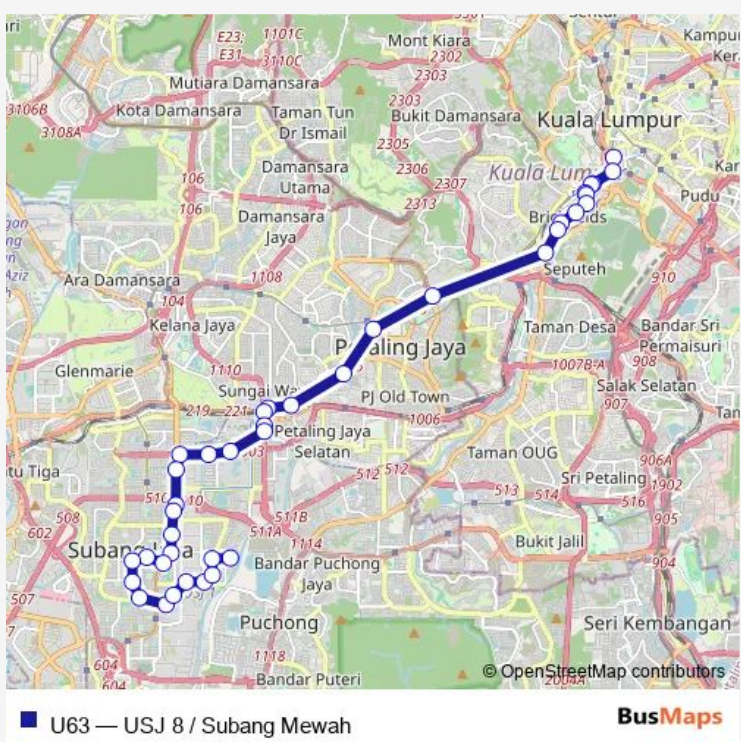

Bus U63 USJ 8 / Subang Mewah

[Go to website](#)

Direction
 HAB Pasar Seni, Platform C — Subang Mewah USJ 1 (opp.), Jalan Subang 3
 39 stops
[Open route schedule](#)

- HAB Pasar Seni, Platform C
- Public Bank, Jalan Syed Putra
- Petronas Brickfields, Jalan Tun Sambanthan
- Jalan Tun Sambanthan (Padang Ymca)
- Jalan Tun Sambanthan (Mobil)
- Ymca, Jalan Tun Sambanthan 4
- SRK (P) Methodist, Jalan Sultan Abdul Samad
- Palm Court (Stop 1), Jalan Sultan Abdul Samad
- SRK La Salle, Jalan Tun Sambanthan
- Balai Polis Brickfields, Jalan Tun Sambanthan
- Mid Valley (opp.), Jalan Syed Putra
- Kwsp, Lebuhraya Persekutuan
- Hotel Hilton, Lebuhraya Persekutuan
- Pusat Pameran Ford, Lebuhraya Persekutuan
- Seri Setia (opp.), Lebuhraya Persekutuan
- Lebuhraya Persekutuan (Susur Keluar)
- Kontena Nasional, Ldp
- BHP Kampung Lindungan, Ldp
- Kampung Lindungan, Ldp
- Sunway Pyramid, Lebuhraya Npe
- Kompleks 3C, Lebuhraya Npe

Route schedule
 HAB Pasar Seni, Platform C — Subang Mewah USJ 1 (opp.), Jalan Subang 3

Monday	06:00
Tuesday	06:00
Wednesday	06:00
Thursday	06:00
Friday	06:00
Saturday	06:00
Sunday	06:00

Route info
 Direction: HAB Pasar Seni, Platform C
 Stops: 39
 Trip Duration: 17 hour 0 min

Wednesday 06:00

Thursday 06:00

Friday 06:00

Saturday 06:00

Sunday 06:00

Route info

Direction: Subang Mewah USJ 1, Jalan Subang 3

Stops: 35

Central Market, Jalan Tun Tan Cheng Lock

Jalan Tun Tan Cheng Lock (Restoran)

Kota Raya, Jalan Petaling

Jalan Tun H. S. Lee (Tokong Cina)

Jalan Tun H. S. Lee (Kuil Hindu)

HAB Pasar Seni, Platform C

U63 Bus time schedules and route maps are available in an offline PDF at busmaps.com. Use the busmaps.com website to see live bus times, train schedule or subway schedule, and step-by-step directions for all public transit in Petaling Jaya