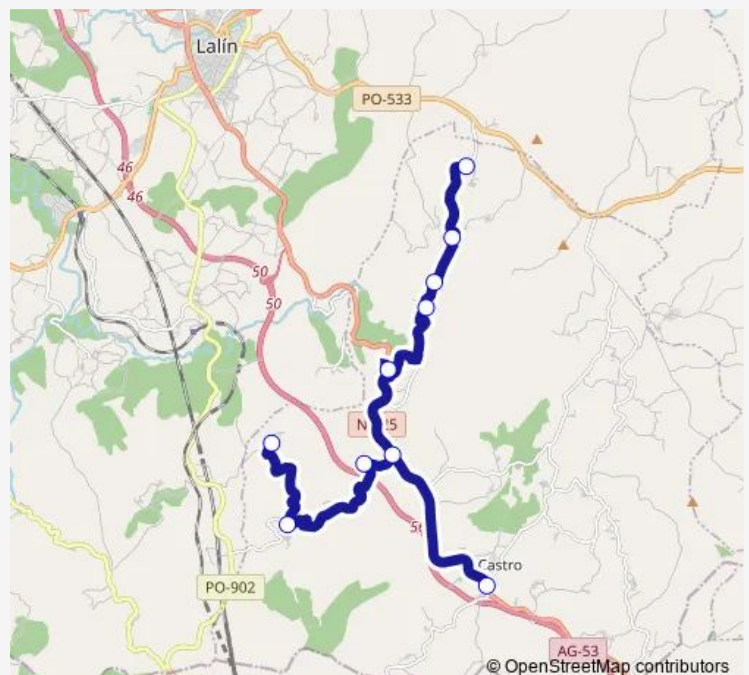

Saturday —

Sunday —

Route info

Direction: Reboredo (Cruce Reboredo

Stops: 10

Trip Duration: 0 hour 35 min

■ Xg664011 — Ceip Pío Cabanillas Gallas - Reboredo (Cruce Reboredo Cabina)

Direction

Ceip PÍO Cabanillas Galla — Reboredo (Cruce Reboredo)

10 stops

[Open route schedule](#)

Ceip PÍO Cabanillas Galla

Santo Domingo

O Zudreiro

Sanguiñedo

Seixas

Tuesday 16:00

Wednesday 16:00

Thursday 16:00

Friday 16:00

Saturday —

Sunday —

Route info

Direction: Ceip PÍO Cabanillas Galla