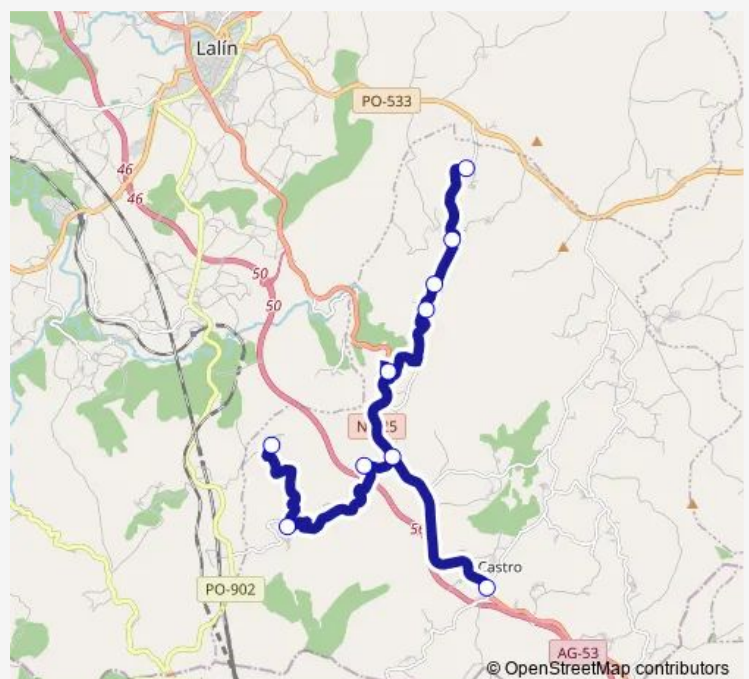

Saturday —

Sunday —

Route info

Direction: Reboredo (Cruce Reboredo

Stops: 10

Trip Duration: 0 hour 35 min

■ XG664011 — Ceip Pío Cabanillas Gallas - Reboredo (Cruce Reboredo Cabina)

Direction

Ceip PÍO Cabanillas Galla — Reboredo (Cruce Reboredo)

10 stops

[Open route schedule](#)

Ceip PÍO Cabanillas Galla

Santo Domingo

O Zudreiro

Sanguiñedo

Seixas

Tuesday 16:00

Wednesday 16:00

Thursday 16:00

Friday 16:00

Saturday —

Sunday —

Route info

Direction: Ceip PÍO Cabanillas Galla