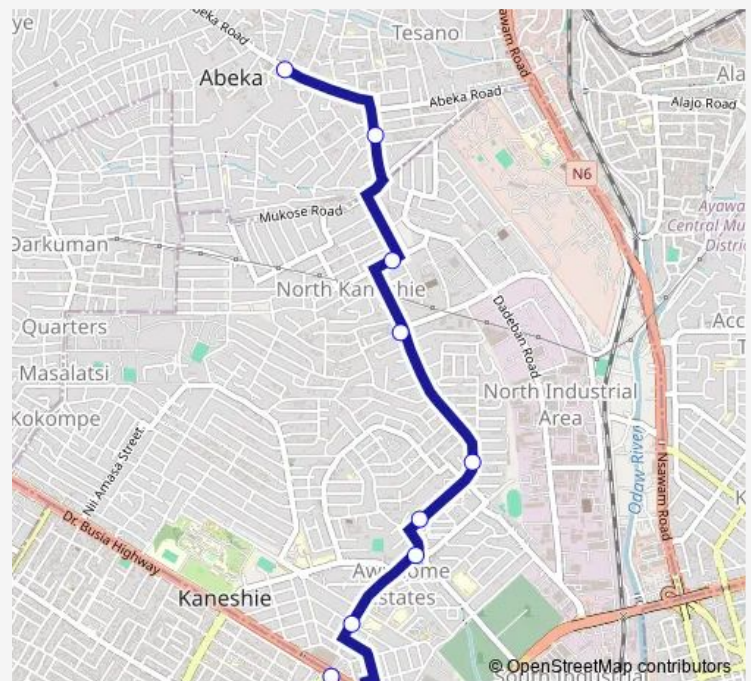

### Route schedule

Terminal Abeka Market station — Terminal Kaneshie Mkt Cmplx

Monday 08:59

Tuesday 08:59

Wednesday 08:59

Thursday 08:59

Friday 08:59

Saturday 08:59

### Route info

Direction: Terminal Abeka Market station

Stops: 9

Trip Duration: 0 hour 24 min

029a — Abeka Market station to Kaneshie Mkt Cmplx

029a Bus time schedules and route maps are available in an offline PDF at [busmaps.com](https://busmaps.com). Use the [busmaps.com](https://busmaps.com) website to see live bus times, train schedule or subway schedule, and step-by-step directions for all public transit in Accra