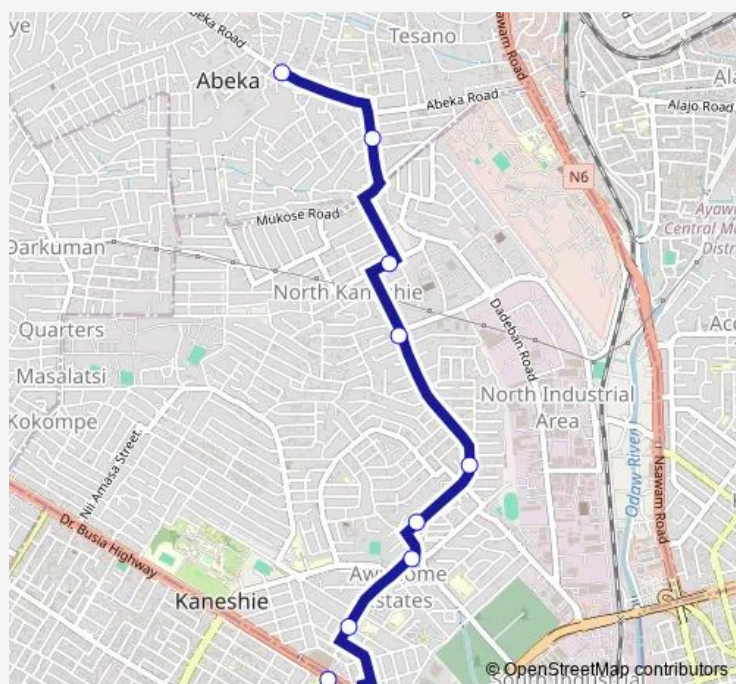

### Route schedule

Terminal Abeka Market station — Terminal Kaneshie Mkt Cmplx

Monday 08:59

Tuesday 08:59

Wednesday 08:59

Thursday 08:59

Friday 08:59

Saturday 08:59

### Route info

Direction: Terminal Abeka Market station

Stops: 9

Trip Duration: 0 hour 24 min

029A — Abeka Market station to Kaneshie Mkt Cmplx

029A Bus time schedules and route maps are available in an offline PDF at [busmaps.com](https://busmaps.com). Use the [busmaps.com](https://busmaps.com) website to see live bus times, train schedule or subway schedule, and step-by-step directions for all public transit in Accra