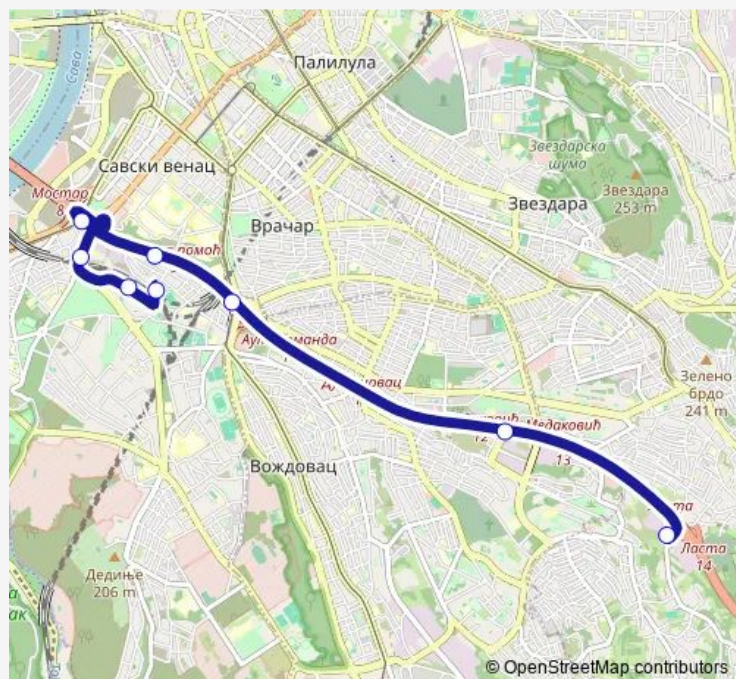

Ortopedski Zavod

Mostar

Deligradska

Franše Deperea

Toplice Milana

Pogon Kosmaj

Route schedule

Železnička Stanica Beograd Centar — Pogon Kosmaj

Monday 06:35-22:30

Tuesday 06:35-22:30

Wednesday 06:35-22:30

Thursday 06:35-22:30

Friday 06:35-22:30

Saturday 06:35-22:30

Sunday 06:35-22:30

Route info

Direction: Železnička Stanica Beograd Centar

Stops: 8

Trip Duration: 0 hour 30 min

■ 38L — Pogon Kosmaj - Žst Bgd (Centar)

Direction

Pogon Kosmaj — Železnička Stanica Beograd Centar

14 stops

[Open route schedule](#)

Monday 06:05-22:05

Tuesday 06:05-22:05

Wednesday 06:05-22:05

Thursday 06:05-22:05

Friday 06:05-22:05

Saturday 06:05-22:05

Sunday 06:05-22:05

Route info