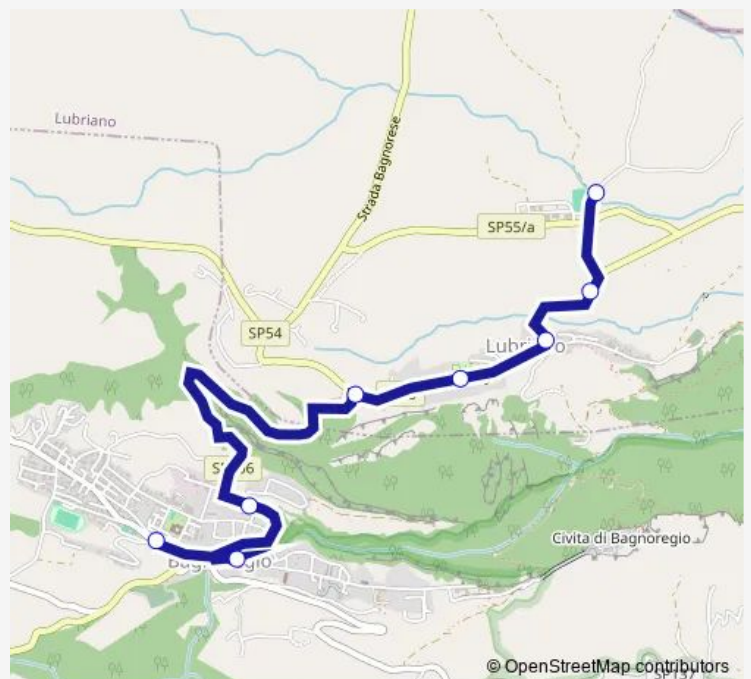

Lubriano | Via 25 Aprile Via Moro # f1165

Lubriano | Piazza Col di Lana # f1166

Lubriano | Viale 1° Maggio Via Ulivi # f1167

Lubriano | Viale 1° Maggio Via Bagnorese # f1171

Bagnoregio | Ist. Superiore F.lli Agosti # f1168

Bagnoregio | Ist. Superiore F.lli Agosti # f1169

Bagnoregio | Via Divino Amore Via Medori # f1401

Route schedule

Lubriano | Via Moro Str. Castiglione # f1164 — Bagnoregio
| Via Divino Amore Via Medori # f1401

| | |
|-----------|-------|
| Monday | 15:15 |
| Tuesday | 15:15 |
| Wednesday | 15:15 |
| Thursday | 15:15 |
| Friday | 15:15 |
| Saturday | 15:05 |
| Sunday | — |

Route info

Direction: Lubriano | Via Moro Str. Castiglione # f1164

Stops: 8

Trip Duration: 0 hour 10 min

© OpenStreetMap contributors

Lubriano - Bagnoregio # Ba624d

Bus time schedules and route maps are available in an offline PDF at busmaps.com. Use the busmaps.com website to see live bus times, train schedule or subway schedule, and step-by-step directions for all public transit in Lubriano