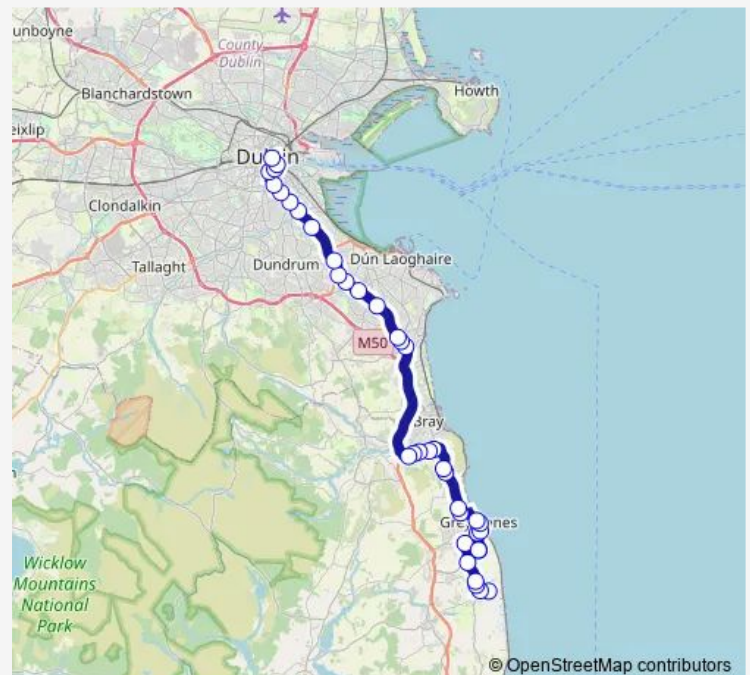

Bray Business Park

Shoreline Sports

Giltspur

Route schedule

Sea Road Lane — Eden Quay

Monday 06:50-07:50

Tuesday 06:50-07:50

Wednesday 06:50-07:50

Thursday 06:50-07:50

Friday 06:50-07:50

Saturday —

Sunday —

Route info

Direction: Sea Road Lane

Stops: 38

Trip Duration: 1 hour 58 min

St Columcille's Hospital

Cherrywood Road

Willow Court

Clonkeen Road

Foxrock Church

Newtownpark Avenue

Brewery Road

Laurence Park

Tuesday 06:10-13:30

Wednesday 06:10-13:30

Thursday 06:10-13:30

Friday 06:10-13:30

Saturday —

Sunday —

Route info

Direction: Sea Road