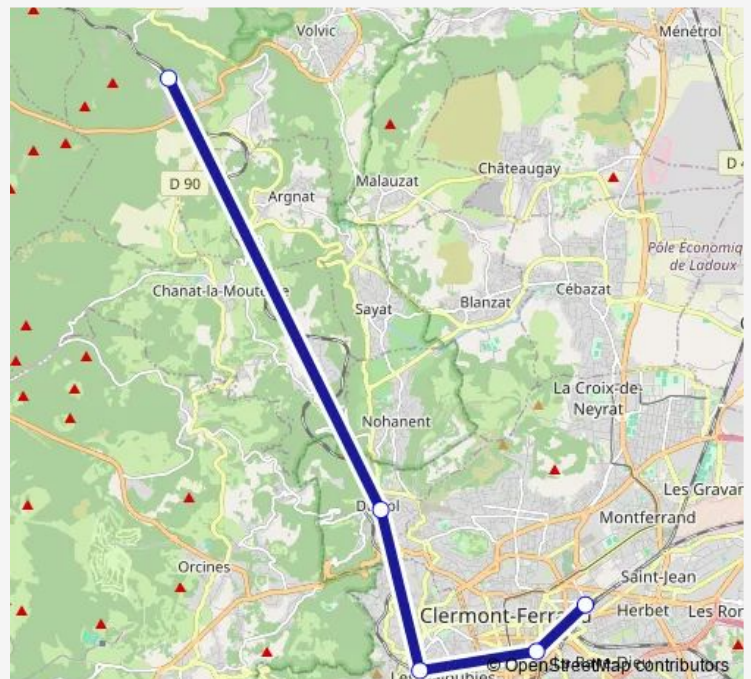

**Bus P78 Clermont-Ferrand - Le Mont Dore**[Go to website](#)**Direction**

Volvic — Clermont-Ferrand

5 stops

[Open route schedule](#)

Volvic

Durtol T2C square Ch Sabourin

Royat T2C Beausite

Clermont Université T2C

Saturday —

Sunday —

**Route info**

Direction: Volvic

Stops: 5

Trip Duration: 0 hour 39 min

P78 — Clermont-Ferrand - Le Mont Dore

**Direction**

Clermont-Ferrand — Volvic

5 stops

[Open route schedule](#)

Clermont-Ferrand

Clermont Université T2C

Royat T2C Beausite

Durtol T2C square Ch Sabourin

Volvic

## Route schedule

Clermont-Ferrand — Volvic

|           |       |
|-----------|-------|
| Monday    | 18:40 |
| Tuesday   | 18:40 |
| Wednesday | 18:40 |
| Thursday  | 18:40 |
| Friday    | 18:40 |
| Saturday  | —     |
| Sunday    | —     |