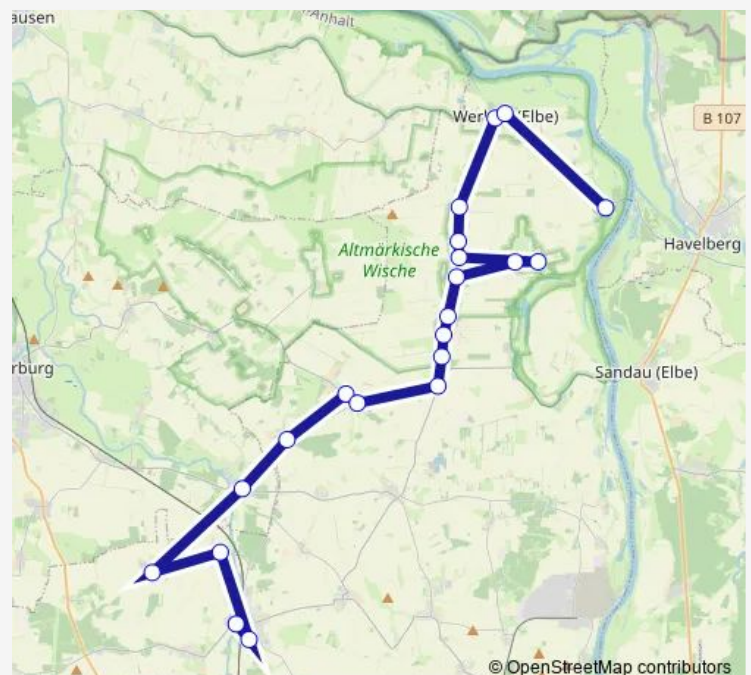

Werben (Elbe), Schule

Werben (Elbe), Markt

Räbel

Route schedule

Goldbeck (b. Osterburg), S-Bahnhof/Grundschule — Räbel

Monday 06:40-15:50

Tuesday 06:40-15:50

Wednesday 06:40-15:50

Thursday 06:40-15:50

Friday 06:40-15:50

Saturday —

Sunday —

Route info

Direction: Goldbeck (b. Osterburg), S-Bahnhof/Grundschule

Stops: 21

Trip Duration: 1 hour 6 min

966

BusMaps

Direction

Räbel — Goldbeck (b. Osterburg), S-Bahnhof/Grundschule

15 stops

[Open route schedule](#)

Räbel

Werben (Elbe), Markt

Tuesday 14:35

Wednesday 14:35

Thursday 14:35

Friday 14:35

Saturday —

Sunday —

Route info

Direction: Räbel