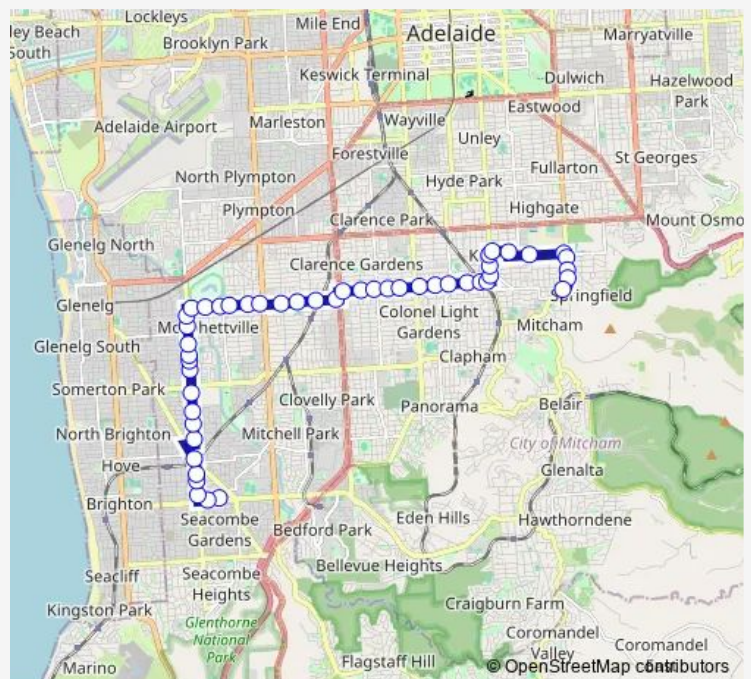

Stop 26 Morphett Rd - West side

Stop 25 Morphett Rd - West side

Stop 24A Morphett Rd - West side

Stop 24B Morphett Rd - West side

Stop 24 Morphett Rd - West side

Stop 23 Morphett Rd - West side

Stop 22 Morphett Rd - West side

Stop 21 Morphett Rd - West side

Stop 20 Bray St - North side

Stop 19 Bray St - North side

Stop 18A Bray St - North side

Stop 18 Bray St - North side

Stop 17 Bray St - North side

**Route schedule**

Zone E Marion Interchange - South side — Stop 16A Maitland St - South East side

Monday	07:30
Tuesday	07:30
Wednesday	07:30
Thursday	07:30
Friday	07:30
Saturday	—
Sunday	—

**Route info**

Direction: Zone E Marion Interchange - South side

Stops: 48

Trip Duration: 0 hour 48 min

966 — Marion Centre Interchange to Mercedes College **BusMaps**

Stop 16 Bray St - North side

Stop 15C Raglan Ave - North side

Stop 15B Raglan Ave - North side

Stop 15A Raglan Ave - North side

Stop 15 Raglan Ave - North side

Stop 14E Edward St - North side

Stop 14D Edward St - North side