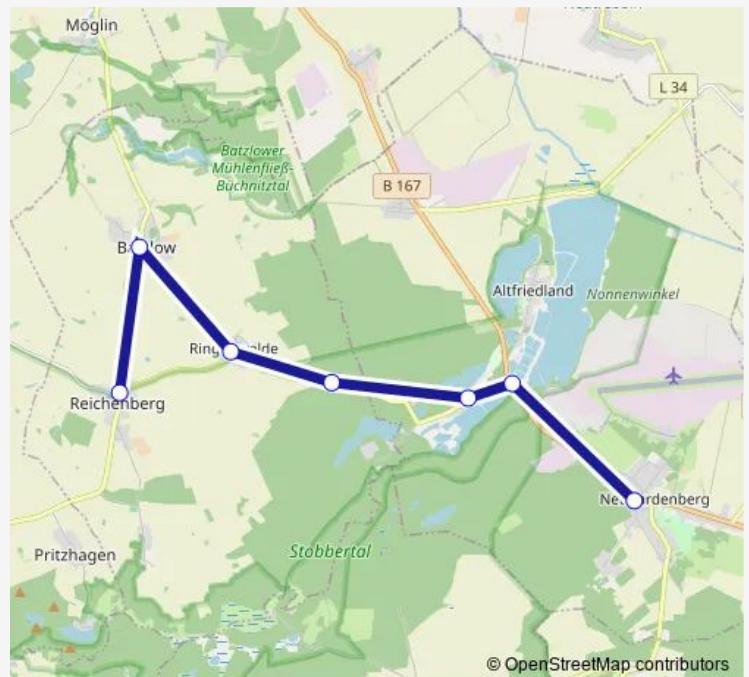

### Direction

Neuhardenberg, Sportplatz — Reichenberg, Kreuzung 3 no in Ri. Ringenwalde/Batzlow

7 stops

[Open route schedule](#)

Neuhardenberg, Sportplatz

Karlsdorf (MOL), Abzweig B 167

Karlsdorf (MOL), Dorf 2 w

Ringenwalde (MOL), Forsthaus 2 w

Ringenwalde (MOL), Dorf 1 o

Batzlow

Reichenberg, Kreuzung 3 no in Ri. Ringenwalde/Batzlow

### Route schedule

Neuhardenberg, Sportplatz — Reichenberg, Kreuzung 3 no in Ri. Ringenwalde/Batzlow

Monday	11:30
Tuesday	—
Wednesday	—
Thursday	—
Friday	11:30
Saturday	—
Sunday	—

### Route info

Direction: Neuhardenberg, Sportplatz

Stops: 7

Trip Duration: 0 hour 18 min

966 Bus time schedules and route maps are available in an offline PDF at [busmaps.com](https://busmaps.com). Use the [busmaps.com](https://busmaps.com) website to see live bus times, train schedule or subway schedule, and step-by-step directions for all public transit in Buckow