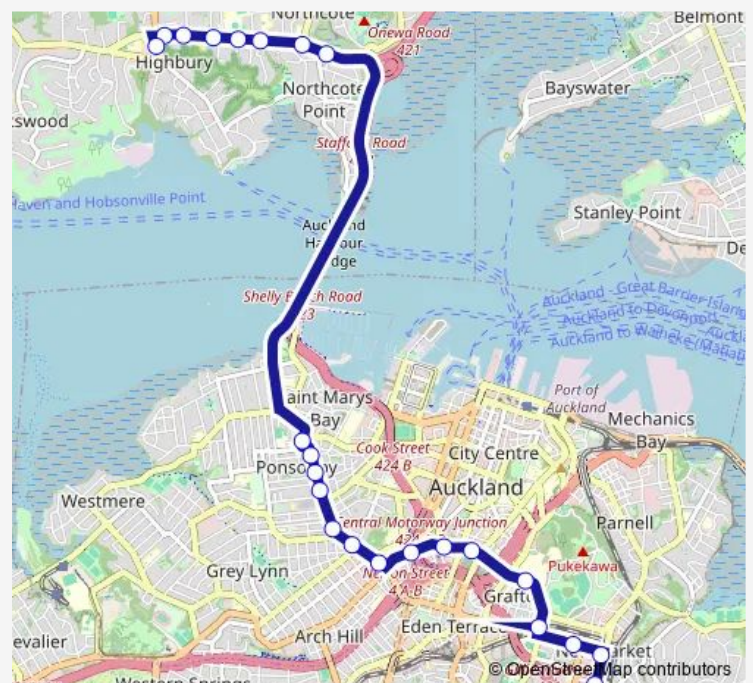

Thursday 05:45-17:55

Friday 05:35-17:55

Saturday —

Sunday —

Route info

Direction: Verrans Corner

Stops: 49

Trip Duration: 1 hour 8 min

966

New World Birkenhead

Roseberry Avenue

Porritt Avenue

Birkenhead Square

Highbury Shops

Birkenhead Avenue

Aorangi Place

Friday 16:04-17:49

Saturday —

Sunday —

Route info

Direction: Mahuru Street

Stops: 48

Trip Duration: 1 hour 11 min

New World Birkenhead

Friday 06:45-18:50

Saturday —

Sunday —

Route info

Direction: Mahuru Street

Stops: 24

Trip Duration: 0 hour 56 min

966 Bus time schedules and route maps are available in an offline PDF at busmaps.com. Use the busmaps.com website to see live bus times, train schedule or subway schedule, and step-by-step directions for all public transit in Auckland