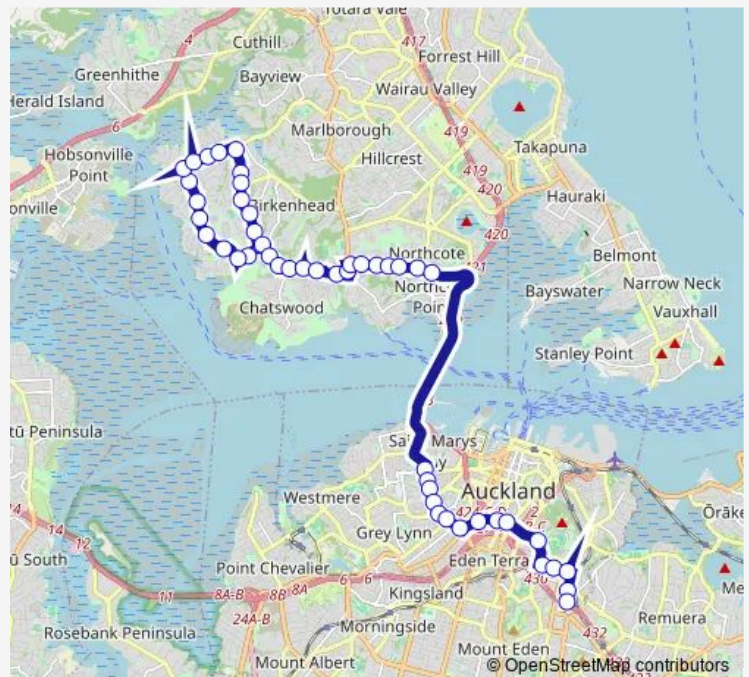

Route schedule

Verrans Corner — Clovernook Road

Monday	05:45-17:55
Tuesday	05:45-17:55
Wednesday	05:45-17:55
Thursday	05:45-17:55
Friday	05:45-17:55
Saturday	—
Sunday	—

Route info

Direction: Verrans Corner

Stops: 49

Trip Duration: 1 hour 8 min

966

New World Birkenhead

Roseberry Avenue

Porritt Avenue

Birkenhead Square

Highbury Shops

Park Avenue

Aorangi Place

Birkenhead Avenue

Highbury Shops

Route schedule

Mahuru Street — Highbury Shops

Monday 06:59-18:50

Tuesday 06:59-18:50

Wednesday 06:59-18:50

Thursday 06:59-18:50

Friday 06:59-18:50

Saturday —

Sunday —

Route info

Direction: Mahuru Street

Stops: 24