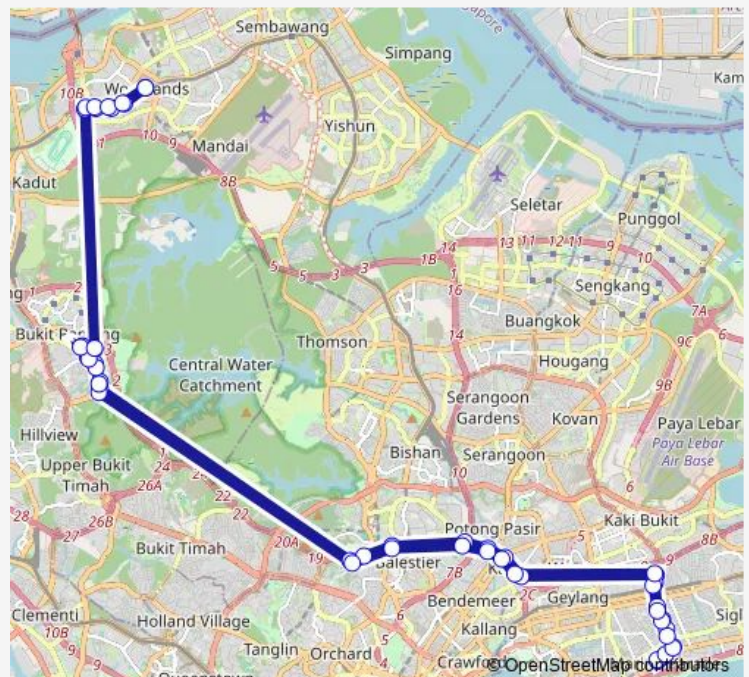

Thursday 05:45

Friday 05:45

Saturday 06:00

Sunday 06:00

Route info

Direction: Woodlands Int

Stops: 51

Trip Duration: 4 hour 14 min