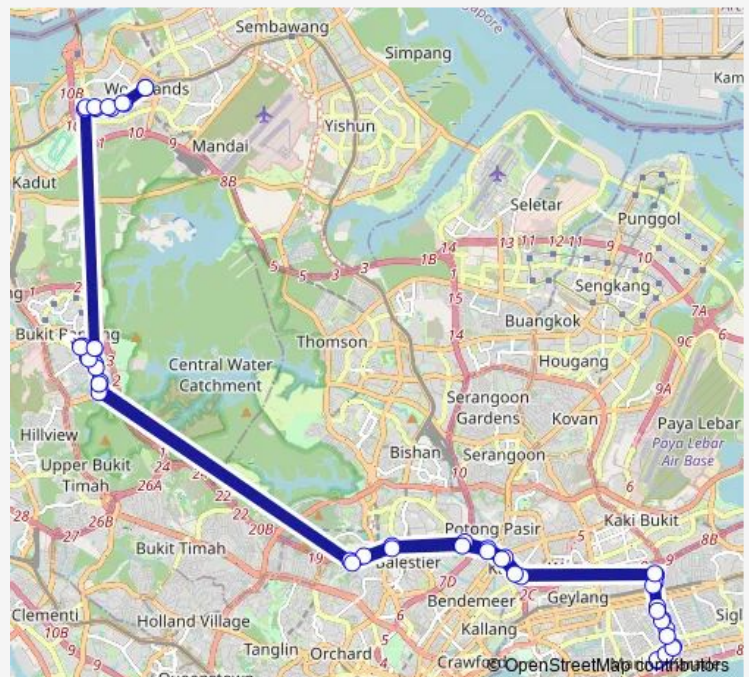

Thursday 05:45

Friday 05:45

Saturday 06:00

Sunday 06:00

Route info

Direction: Woodlands Int

Stops: 51

Trip Duration: 4 hour 14 min

Aft Lor J Telok Kurau

Aft Still Lane

D'Ecosia

Bet Blks 72/74

Parkway Parade

Opp Parkway Parade

Opp Blk 72

Opp D'Ecosia