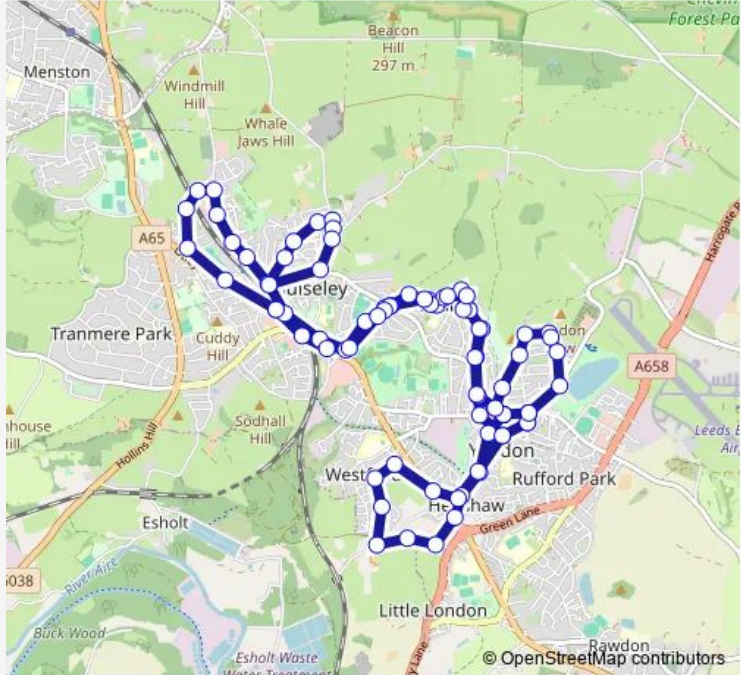

Bus 966 Guiseley - Yeadon Circular

[Go to website](#)

**Direction**  
 Morrisons — Morrisons  
 83 stops  
[Open route schedule](#)

- Morrisons
- Morton Terrace
- Ings Lane Ings Cresc
- Ings Lane West Park
- The Ings PH
- Netherfield Road
- Netherfield Rd Parkinson Way
- Netherfield Rd Greenshaw Terrace
- Netherfield Rd Netherfield Rise
- Railway Station
- West Villa Road Bingley Lands
- Moorland Avenue The Sycamores
- Moorland Crescent Moorland Drive
- Moor Lane Moorland Crescent
- Moor Lane Moorland Cres
- Town St Moorland Avenue
- Town Street Towngate
- Railway Station
- Guiseley Morrisons
- Victor Drive
- Nunroyd Ave Leeds Road

Route schedule  
 Morrisons — Morrisons

Monday	09:17-14:02
Tuesday	09:17-14:02
Wednesday	09:17-14:02
Thursday	09:17-14:02
Friday	09:17-14:02
Saturday	—
Sunday	—

Route info  
 Direction: Morrisons  
 Stops: 83  
 Trip Duration: 0 hour 57 min

■ 966 — Guiseley - Yeadon Circular **BusMaps**

Spenser Rd Bacon Street

Spenser Rise

Spenser Rise

Coppice Wood Avenue

Coppice Wood Ave Coppice Wood Close

Coppice Wood Avenue

Coppice Wood Crescent

Spenser Rise

Spenser Rise

Spenser Road Shaw Close

Nunroyd Ave Leeds Road

Victor Drive

Guiseley Retail Pk

Morrisons

966 Bus time schedules and route maps are available in an offline PDF at [busmaps.com](https://busmaps.com). Use the [busmaps.com](https://busmaps.com) website to see live bus times, train schedule or subway schedule, and step-by-step directions for all public transit in Otley