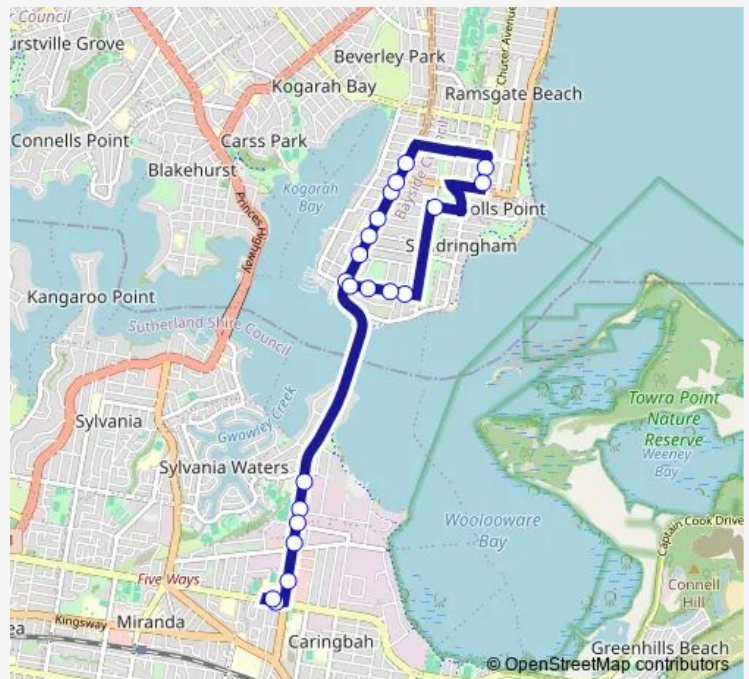

School Bus S14 Rocky Point Rd after Wellington St, Sans Souci to Endeavour Sports Hs

[Go to website](#)

Direction

Rocky Point Rd At Wellington St — Endeavour Sports High School, Access Rd, The Boulevarde

21 stops

[Open route schedule](#)

- Rocky Point Rd At Wellington St
- Rocky Point Rd Opp Kendall St
- Rocky Point Rd At Endeavour St
- Sans Souci Public School, Rocky Point Rd
- Rocky Point Rd At Bonney St
- Rocky Point Rd At Newcombe St
- Rocky Point Rd At Northcote St
- Chuter Av At Coora St
- Chuter Av At Belmont Av
- Russell Av At Napoleon St
- Fontainebleau St At Tuffey Av
- Fontainebleau St After Brantwood St
- Fontainebleau St Before Meriel St
- Fontainebleau St Before Rocky Point Rd
- Taren Point Rd After Toorak Av
- Taren Point Rd Opp Gwawley Park
- Taren Point Rd At Box Rd
- Taren Point Rd Before Parraweena Rd
- Caringbah Home, Taren Point Rd
- The Boulevarde Opp Endeavour Sports High School

Route schedule

Rocky Point Rd At Wellington St — Endeavour Sports High School, Access Rd, The Boulevarde

Monday	07:30
Tuesday	07:30
Wednesday	07:30
Thursday	07:30
Friday	07:30
Saturday	—
Sunday	—

Route info

Direction: Rocky Point Rd At Wellington St

Stops: 21

Trip Duration: 0 hour 30 min

S14 — Rocky Point Rd after Wellington St, Sans Souci to Endeavour Sports Hs **BusMaps**

S14 School Bus time schedules and route maps are available in an offline PDF at busmaps.com. Use the busmaps.com website to see live bus times, train schedule or subway schedule, and step-by-step directions for all public transit in Sydney