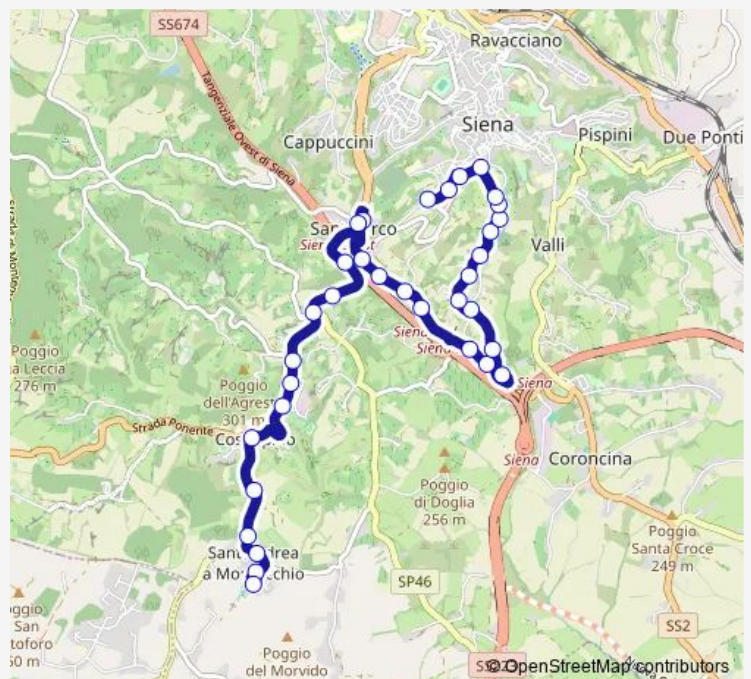

Bus S14 Sant'Andrea A Montecchio - Strada Grossetana - Colonna San Marco - Massetana - Pian Dei Mantellini

[Go to website](#)

Direction

Vignali — Porta San Marco

34 stops

[Open route schedule](#)

- Vignali
- Valle
- Vittorio Bardini
- Circolo Sant'Andrea
- Tabernacolo
- Costalpino
- Pian Delle Fornaci
- Galoppatoio
- La Pellegrina
- Costafabberi
- Le Cannelle
- Tinello
- Colonna San Marco
- Colonna San Marco
- Strada Massetana
- Massetana Romana
- Massetana Negozi
- Massetana Parcheggio
- Massetana Farmacia
- Hotel Ai Tufi
- Parcheggio Tufi 1

Route schedule

Vignali — Porta San Marco

Monday	07:20-20:20
Tuesday	07:20-20:20
Wednesday	07:20-20:20
Thursday	07:20-20:20
Friday	07:20-20:20
Saturday	07:20-14:20
Sunday	—

Route info

Direction: Vignali

Stops: 34

Trip Duration: 0 hour 27 min