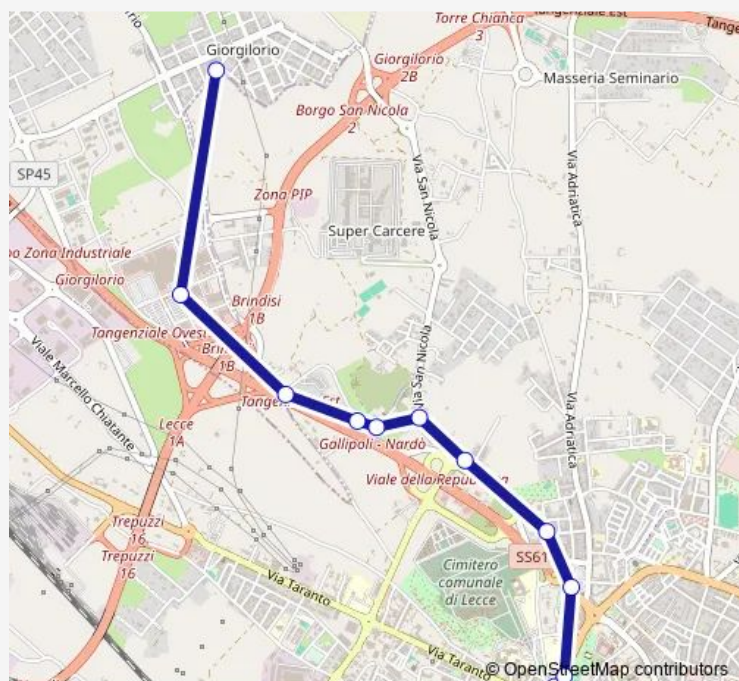

Giorgilorio

Route schedule

Porta Napoli — Giorgilorio

Monday 07:00-20:08

Tuesday 07:00-20:08

Wednesday 07:00-20:08

Thursday 07:00-20:08

Friday 07:00-20:08

Saturday 07:00-20:08

Sunday 08:08-20:08

Route info

Direction: Porta Napoli

Stops: 11

Trip Duration: 0 hour 20 min

S14 — Porta Napoli > Giorgilorio

Direction

Giorgilorio — Porta Napoli

10 stops

[Open route schedule](#)

Giorgilorio

Benzi-Almirante

Calore-Falcone

Calore-Sinni

Sinni-San Nicola

Tuesday 07:21-20:29

Wednesday 07:21-20:29

Thursday 07:21-20:29

Friday 07:21-20:29

Saturday 07:21-20:29

Sunday 08:29-20:29

Route info

Direction: Giorgilorio