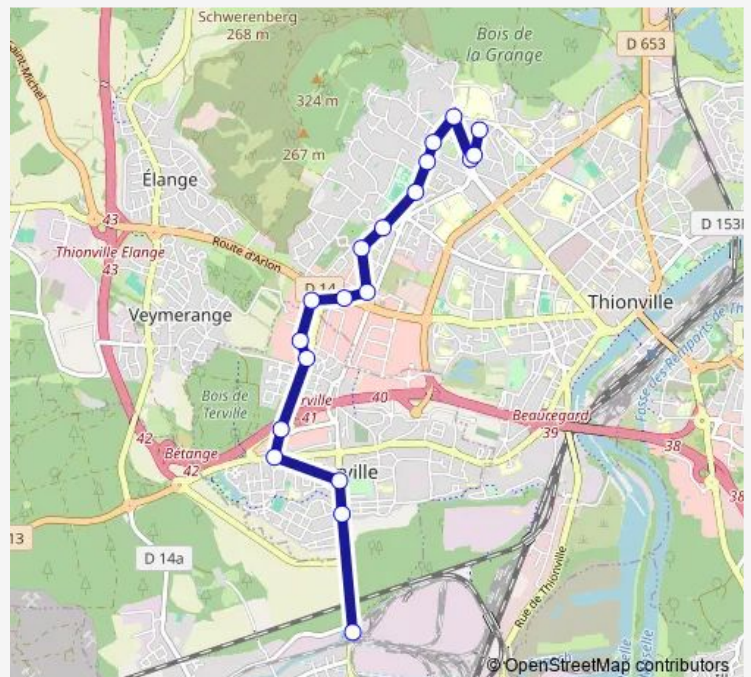

Bus S14 Florange Moulin Daspich <-> Thionville Bel Air

[Go to website](#)

Direction

Moulin Daspich — BEL AIR Provisoire

19 stops

[Open route schedule](#)

- Moulin Daspich
- Acacias
- Mairie - Terville
- Fabert
- Super Green
- Cézanne
- Forgeron
- Linkling 3
- Arlon
- Abel Gance
- Ravel
- LES Haies
- Romains/Probst
- Saintignon
- Guenstrange Ecole
- Crève Coeur
- Epis D'Or
- Epis D'Or
- BEL AIR Provisoire

Route schedule

Moulin Daspich — BEL AIR Provisoire

Monday	06:46-20:19
Tuesday	06:46-20:19
Wednesday	06:46-20:19
Thursday	06:46-20:19
Friday	06:46-20:19
Saturday	06:46-20:19
Sunday	—

Route info

Direction: Moulin Daspich

Stops: 19

Trip Duration: 0 hour 22 min

S14 — Florange Moulin Daspich <-> Thionville Bel Air

Direction

BEL AIR Provisoire — Moulin Daspich

16 stops

[Open route schedule](#)

BEL AIR Provisoire

Route info

Direction: BEL AIR Provisoire

Stops: 16

Trip Duration: 0 hour 21 min

S14 Bus time schedules and route maps are available in an offline PDF at busmaps.com. Use the busmaps.com website to see live bus times, train schedule or subway schedule, and step-by-step directions for all public transit in Thionville