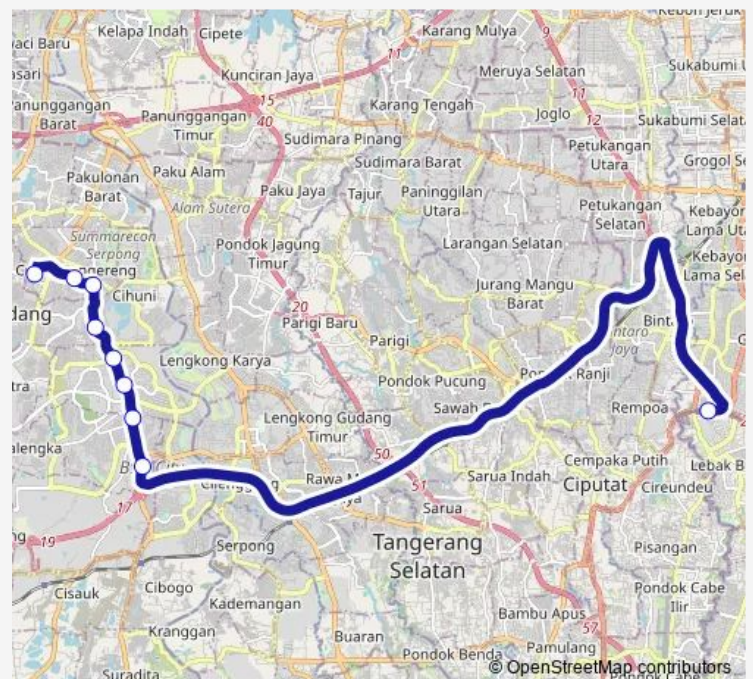

Bus S14 Summarecon Serpong - Lebak Bulus

[Go to website](#)

Direction

Scientia Square Park — St. MRT Lebak Bulus

9 stops

[Open route schedule](#)

Scientia Square Park

Bellano Serpong

Omaha Village

Sbr. Cluster Catalina

Greenwich Park 2

Qbig 3

FBL 2

CBD Barat 2

St. MRT Lebak Bulus

Route schedule

Scientia Square Park — St. MRT Lebak Bulus

Monday 06:00

Tuesday 06:00

Wednesday 06:00

Thursday 06:00

Friday 06:00

Saturday —

Sunday —

Route info

Direction: Scientia Square Park

Stops: 9

Trip Duration: 2 hour 17 min

S14 — Summarecon Serpong - Lebak Bulus

Direction

St. MRT Lebak Bulus — Scientia Square Park

9 stops