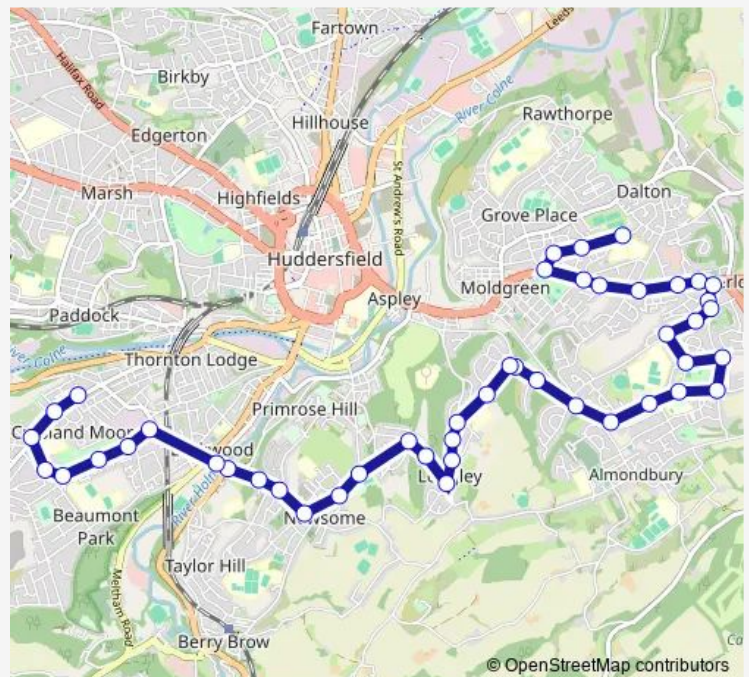

Thursday 15:26

Friday 15:26

Saturday —

Sunday —

Route info

Direction: St Josephs Junior School

Stops: 46

Trip Duration: 0 hour 45 min

Route info

Direction: Nabcroft Lane

Stops: 35

Trip Duration: 0 hour 52 min

Thorpe Lane

Fleminghouse Lane

Mitchell Avenue

Waterloo Rise