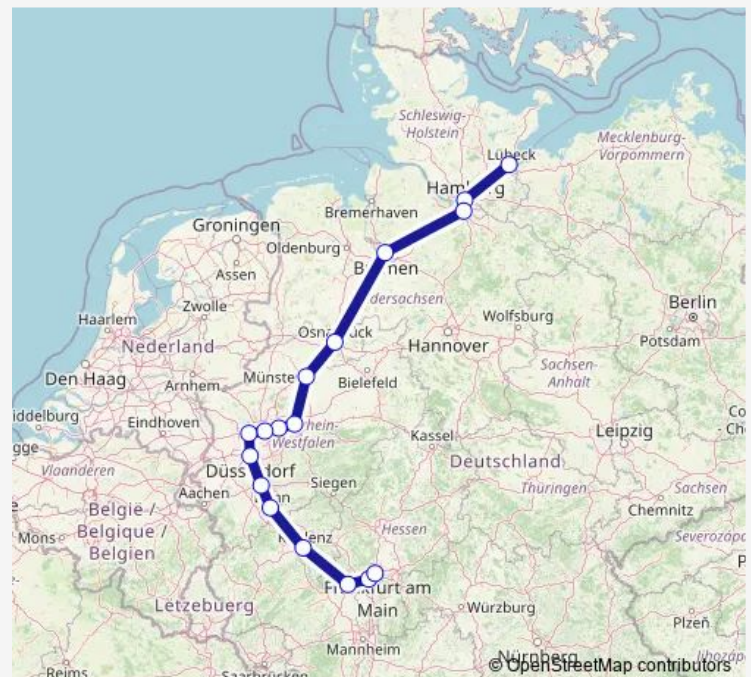

Hamburg-Harburg

Bremen Hbf

Osnabrück Hbf

Münster(Westf)Hbf

Dortmund Hbf

Essen Hbf

Duisburg Hbf

Düsseldorf Hbf

Monday —

Tuesday —

Wednesday —

Thursday —

Friday 16:37

Saturday —

Sunday —

Route info

Direction: Lübeck Hbf

Stops: 16

Trip Duration: 8 hour 1 min

■ IC 2221

Direction

Lübeck Hbf — Frankfurt(Main)Hbf

17 stops

[Open route schedule](#)

Lübeck Hbf

Hamburg Hbf

Hamburg-Harburg

Bremen Hbf

Osnabrück Hbf

Münster(Westf)Hbf

Dortmund Hbf

Bochum Hbf