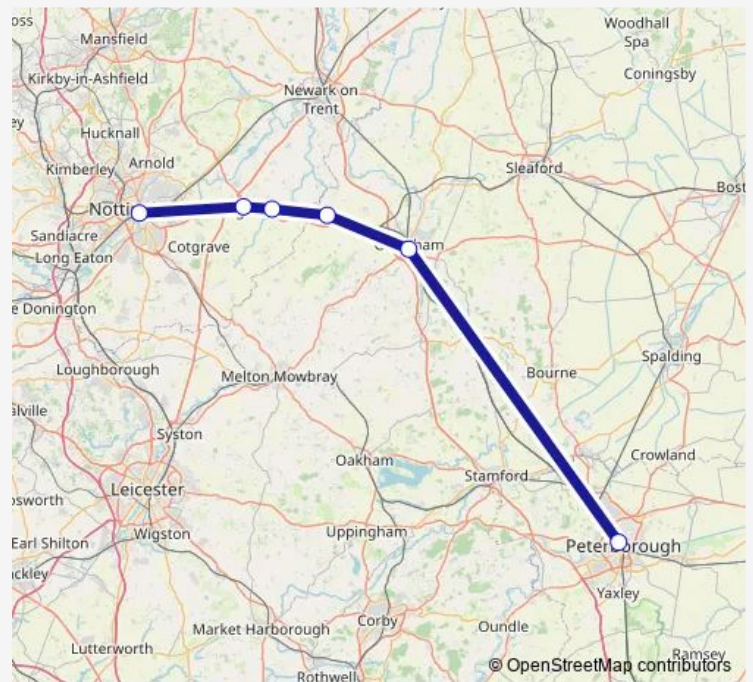

### Route schedule

Nottingham — Peterborough

Monday —

Tuesday —

Wednesday —

Thursday —

Friday —

Saturday 05:00-06:08

### Route info

Direction: Nottingham

Stops: 8

Trip Duration: 1 hour 21 min

■ Em:Not->Pbo — EM train service from NOT to Pbo

**Direction**

Nottingham — Peterborough

17 stops

## Route info

Direction: Nottingham

Stops: 17

Trip Duration: 2 hour 31 min

**Direction**

Nottingham — Peterborough

6 stops

[Open route schedule](#)