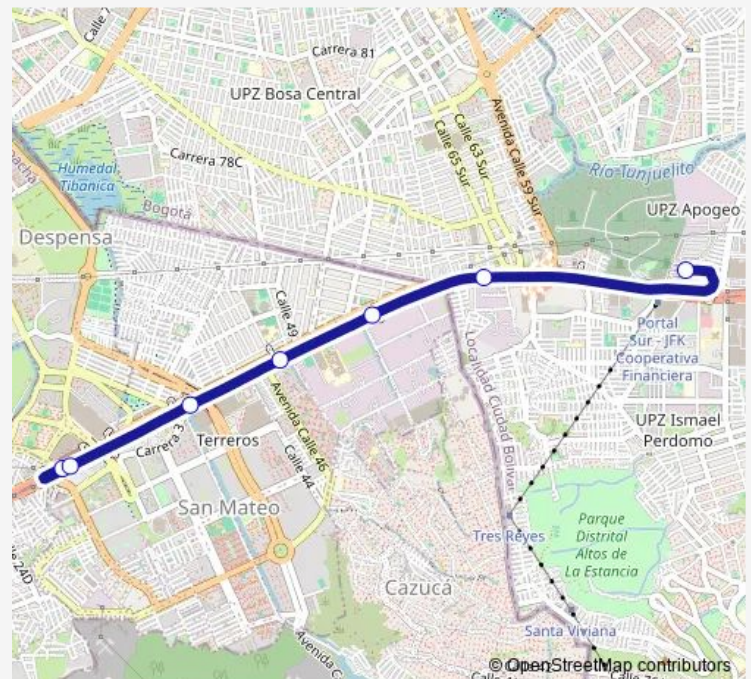

Direction

San Mateo A - 1 — P. Sur T5

7 stops

[Open route schedule](#)

San Mateo A - 1

San Mateo

Terreros B - 4

Leon XIII

La Despensa

Bosa

P. Sur T5

Route schedule

San Mateo A - 1 — P. Sur T5

Monday 05:30-21:30

Tuesday 05:30-21:30

Wednesday 05:30-21:30

Thursday 05:30-21:30

Friday 05:30-21:30

Saturday 05:30-21:30

Sunday —

Route info

Direction: San Mateo A - 1

Stops: 7

Trip Duration: 0 hour 12 min