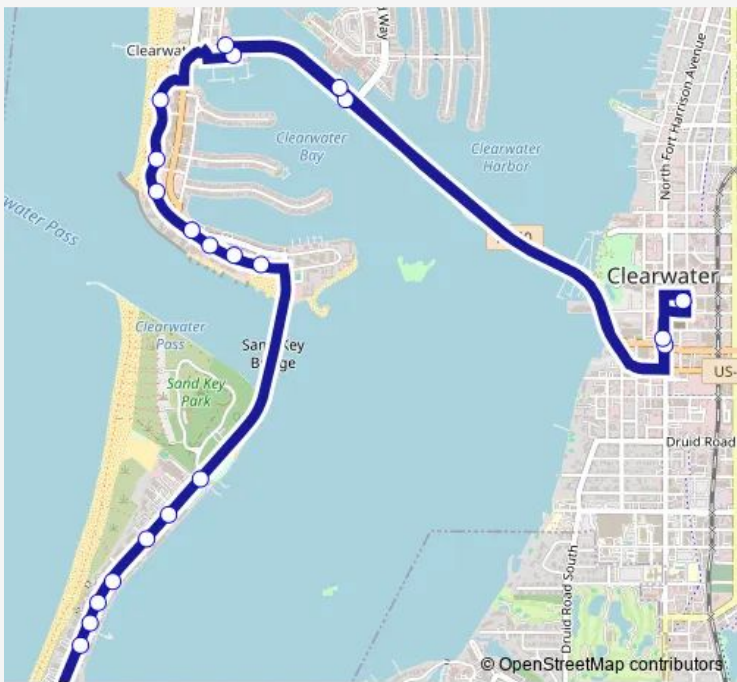

Bus JTSB Jolley Trolley South Beach

[Go to website](#)

Direction
 Clearwater Beach Transit Center North — Gulf Blvd + Bayside Gardens

16 stops

[Open route schedule](#)

- Clearwater Beach Transit Center North
- Gulfview Blvd + Pier 60
- Gulfview Blvd + 1 St
- Gulfview Blvd + 5 ST Beachwalk
- Gulfview Blvd S + Bayway Blvd
- Gulfview Blvd S + 614
- Gulfview Blvd S + 650
- Gulfview Blvd S + Parkway Dr
- Gulf Blvd + Sand KEY Park Entrance
- Gulf Blvd + 1180
- Gulf Blvd + 1200
- Gulf Blvd + 1290
- Gulf Blvd + 1326
- Gulf Blvd + 58th Ave
- Gulf Blvd + Marina DEL REY Ct
- Gulf Blvd + Bayside Gardens

Route schedule
 Clearwater Beach Transit Center North — Gulf Blvd + Bayside Gardens

Monday	09:45-21:45
Tuesday	09:45-21:45
Wednesday	09:45-21:45
Thursday	09:45-21:45
Friday	09:45-23:15
Saturday	09:45-23:15
Sunday	09:45-21:45

Route info

Direction: Clearwater Beach Transit Center North

Stops: 16

Trip Duration: 0 hour 14 min

Direction

Gulf Blvd + Bayside Gardens — Clearwater Beach Transit Center North

22 stops

[Open route schedule](#)

Gulfview Blvd S + 745

Gulfview Blvd S + Parkway Dr

Gulfview Blvd + 630

Gulfview Blvd S + Bayway Blvd

Gulfview Blvd + 3 St

Gulfview & 5TH Street

Gulfview Blvd + 2ND St

Clearwater Beach Transit Center South