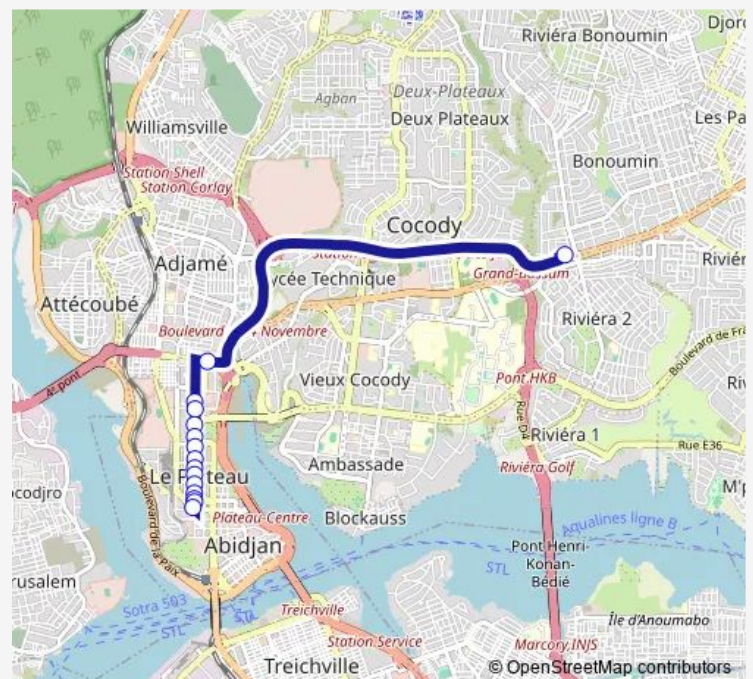

Bus woro woro banalisé : Riviera 2 ↔ Plateau Longchamp

[Go to website](#)

Direction

Riviera 2 — Gare Externat Saint Paul

15 stops

[Open route schedule](#)

Riviera 2

Indenié

Tuesday 06:00

Wednesday 06:00

Thursday 06:00

Friday 06:00

Saturday 06:00

Sunday 06:00

Route info

Direction: Riviera 2

Stops: 15

Trip Duration: 2 hour 0 min

[woro woro banalisé : Riviera 2 ↔ Plateau Longchamp](#)

Direction

Gare Externat Saint Paul — Riviera 2

6 stops

[Open route schedule](#)

Gare Externat Saint Paul

Ecole de Gendarmerie

Carrefour Chu

Ecole de Police

Station Total Riviera 2

Riviera 2

Route schedule

Gare Externat Saint Paul — Riviera 2

Monday	06:00
Tuesday	06:00
Wednesday	06:00
Thursday	06:00
Friday	06:00
Saturday	06:00
Sunday	06:00