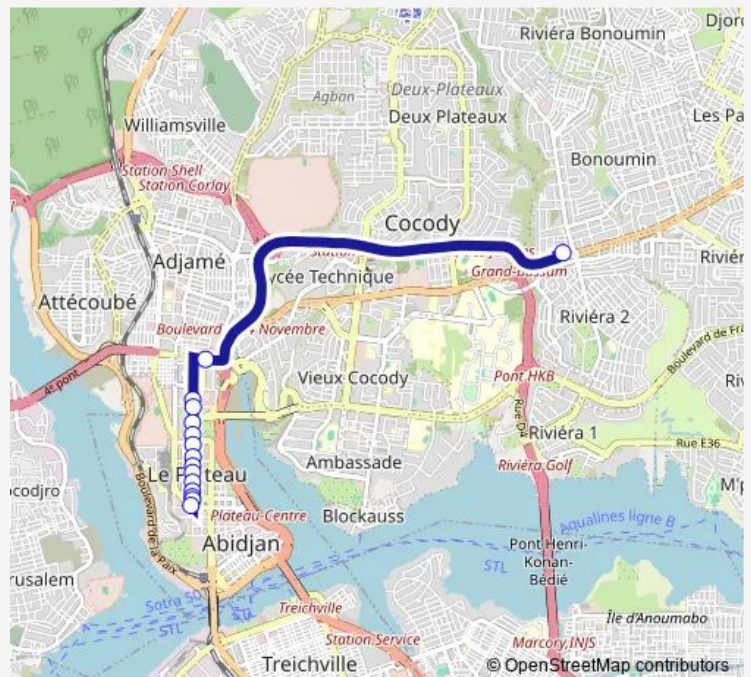

Bus woro woro banalisé : Riviera 2 ↔ Plateau Longchamp

[Go to website](#)

**Direction**

Riviera 2 — Gare Externat Saint Paul

15 stops

[Open route schedule](#)

Riviera 2

Indenié

Tuesday 06:00

Wednesday 06:00

Thursday 06:00

Friday 06:00

Saturday 06:00

Sunday 06:00

Route info

Direction: Riviera 2

Stops: 15

Trip Duration: 2 hour 0 min

woro woro banalisé : Riviera 2 ↔ Plateau Longchamp

## Direction

Gare Externat Saint Paul — Riviera 2

6 stops

[Open route schedule](#)

Gare Externat Saint Paul

Ecole de Gendarmerie

Carrefour Chu

Ecole de Police