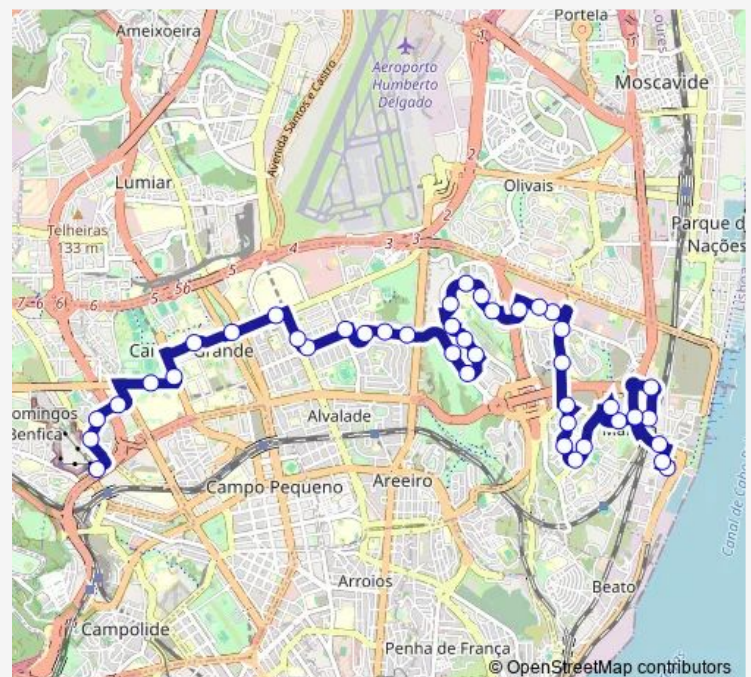

Thursday 00:30-23:55

Friday 00:30-23:55

Saturday 00:30-23:55

Sunday 00:30-23:55

Route info

Direction: Sete Rios

Stops: 40

Trip Duration: 0 hour 45 min