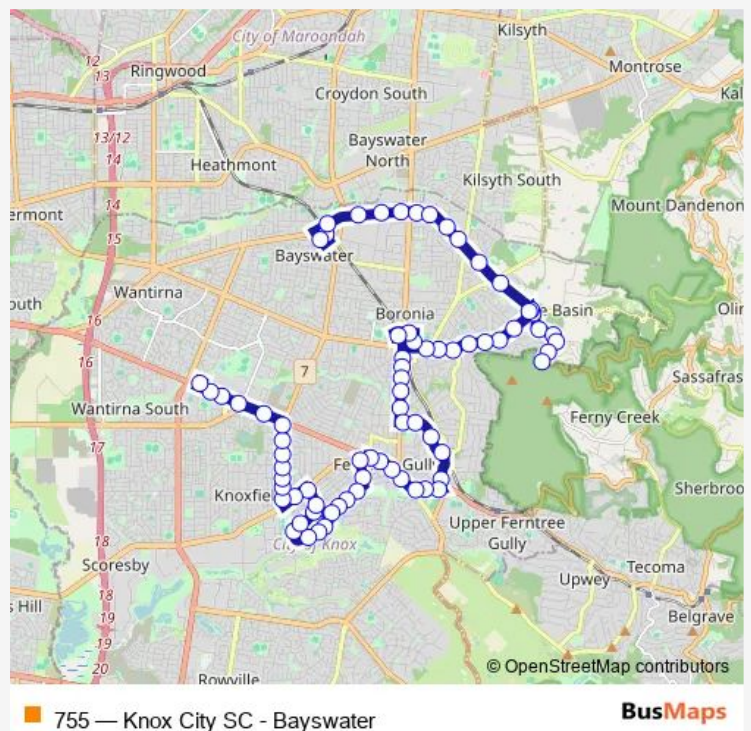

### Direction

Knox City SC/Burwood Hwy (Wantirna South) — Bayswater Sec Col/Orchard Rd (Bayswater)

63 stops

[Open route schedule](#)

- Knox City SC/Burwood Hwy (Wantirna South)
- Capital City Bvd/Burwood Hwy (Wantirna South)
- Knox City Council/Burwood Hwy (Knoxfield)
- Lewis Rd/Burwood Hwy (Wantirna South)
- Parkhurst Dr/Burwood Hwy (Knoxfield)
- Burwood Hwy/Scoresby Rd (Ferntree Gully)
- Hugh St/Scoresby Rd (Knoxfield)
- Cambden Park Pde/Scoresby Rd (Ferntree Gully)
- Beckenham Dr/Scoresby Rd (Ferntree Gully)
- Sandgate Bvd/Scoresby Rd (Ferntree Gully)
- Anne Rd/Scoresby Rd (Knoxfield)
- Ferntree Gully Rd/Scoresby Rd (Ferntree Gully)
- Dairy Lane/Ferntree Gully Rd (Ferntree Gully)
- Ferntree Gully Rd/Windermere Dr (Ferntree Gully)
- Elton Rd/Windermere Dr (Ferntree Gully)
- Lumeah Cres/Windermere Dr (Ferntree Gully)
- Windermere Reserve/Windermere Dr (Ferntree Gully)
- Homer Ct/Windermere Dr (Ferntree Gully)
- Lucerne Rd/Windermere Dr (Ferntree Gully)
- Merlin Cres/Windermere Dr (Ferntree Gully)
- Bryden Dr/Windermere Dr (Ferntree Gully)

### Route schedule

Knox City SC/Burwood Hwy (Wantirna South) — Bayswater Sec Col/Orchard Rd (Bayswater)

Monday	07:44
Tuesday	07:44
Wednesday	07:44
Thursday	07:44
Friday	07:44
Saturday	—
Sunday	—

### Route info

Direction: Knox City SC/Burwood Hwy (Wantirna South)

Stops: 63

Trip Duration: 0 hour 58 min

Natasha Ct/Mountain Gate Dr (Ferntree Gully)

Avon Ct/Mountain Gate Dr (Ferntree Gully)

Ashton Rd/Mountain Gate Dr (Ferntree Gully)