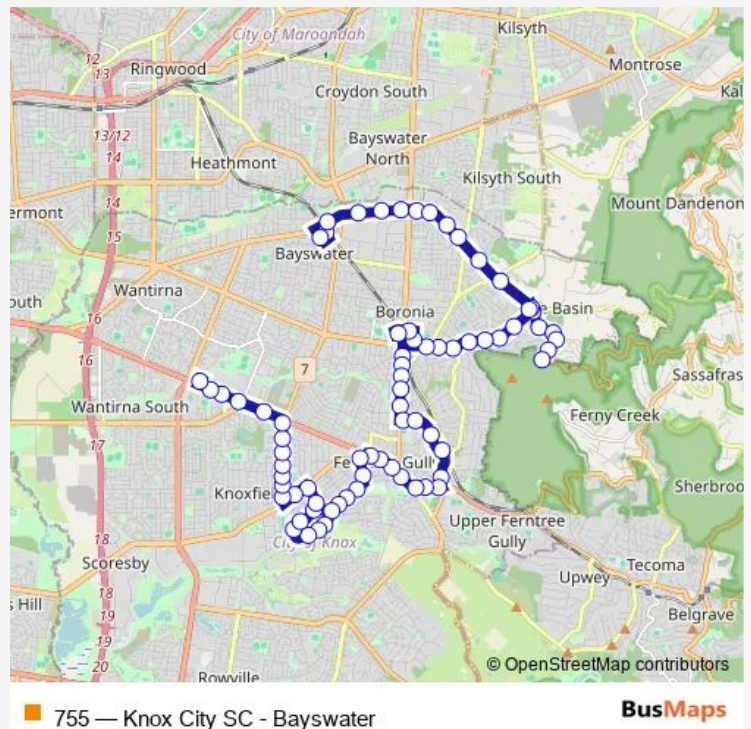

Bus 755 Knox City SC - Bayswater

[Go to website](#)

Direction

Knox City SC/Burwood Hwy (Wantirna South) — Forest Rd/Mountain Hwy (The Basin)

54 stops

[Open route schedule](#)

- Knox City SC/Burwood Hwy (Wantirna South)
- Capital City Bvd/Burwood Hwy (Wantirna South)
- Knox City Council/Burwood Hwy (Knoxfield)
- Lewis Rd/Burwood Hwy (Wantirna South)
- Parkhurst Dr/Burwood Hwy (Knoxfield)
- Burwood Hwy/Scoresby Rd (Ferntree Gully)
- Hugh St/Scoresby Rd (Knoxfield)
- Cambden Park Pde/Scoresby Rd (Ferntree Gully)
- Beckenham Dr/Scoresby Rd (Ferntree Gully)
- Sandgate Bvd/Scoresby Rd (Ferntree Gully)
- Anne Rd/Scoresby Rd (Knoxfield)
- Ferntree Gully Rd/Scoresby Rd (Ferntree Gully)
- Dairy Lane/Ferntree Gully Rd (Ferntree Gully)
- Ferntree Gully Rd/Windermere Dr (Ferntree Gully)
- Elton Rd/Windermere Dr (Ferntree Gully)
- Lumeah Cres/Windermere Dr (Ferntree Gully)
- Windermere Reserve/Windermere Dr (Ferntree Gully)
- Homer Ct/Windermere Dr (Ferntree Gully)
- Lucerne Rd/Windermere Dr (Ferntree Gully)
- Merlin Cres/Windermere Dr (Ferntree Gully)
- Bryden Dr/Windermere Dr (Ferntree Gully)

Route schedule

Knox City SC/Burwood Hwy (Wantirna South) — Forest Rd/Mountain Hwy (The Basin)

Monday	12:25-18:52
Tuesday	12:25-18:52
Wednesday	12:25-18:52
Thursday	12:25-18:52
Friday	12:25-18:52
Saturday	—
Sunday	—

Route info

Direction: Knox City SC/Burwood Hwy (Wantirna South)

Stops: 54

Trip Duration: 0 hour 39 min

Natasha Ct/Mountain Gate Dr (Ferntree Gully)

Avon Ct/Mountain Gate Dr (Ferntree Gully)

Ashton Rd/Mountain Gate Dr (Ferntree Gully)