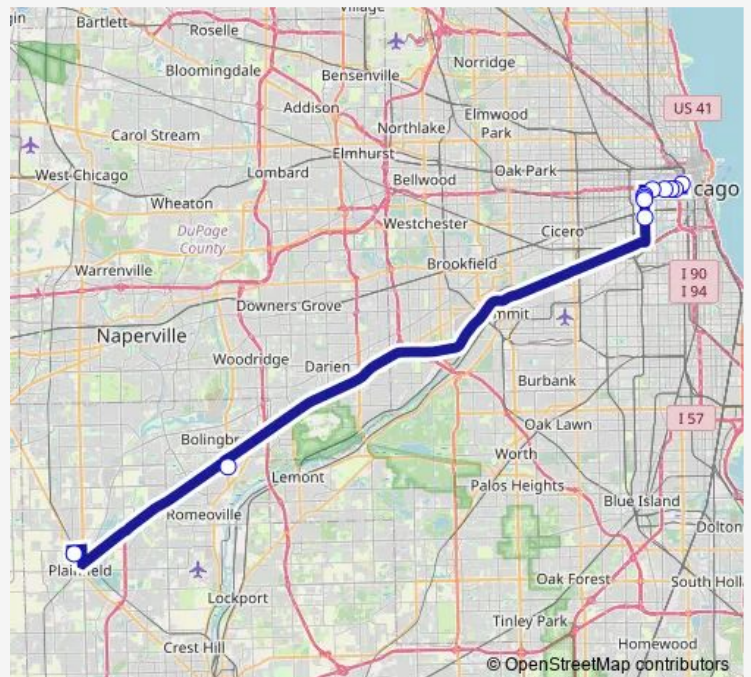

Harrison St & Halsted St (Pick Up Only)

Harrison St & Morgan St (Pick Up Only)

Harrison St & Racine Ave (Pick Up Only)

Harrison St & Paulina St (Pick Up Only)

Damen Ave & Polk St (Pick Up Only)

Damen Ave & Taylor St (Pick Up Only)

Damen Ave & Roosevelt Rd (Pick Up Only)

Damen Pink Line CTA Station (Pick Up Only)

Bolingbrook/Old Chicago Park-n-Ride

Plainfield Park-n-Ride (755)

Route schedule

Union Station (Jackson/Clinton) — Plainfield Park-n-Ride (755)

Monday	12:04-18:25
Tuesday	12:04-18:25
Wednesday	12:04-18:25
Thursday	12:04-18:25
Friday	12:04-18:25
Saturday	—
Sunday	—

Route info

Direction: Union Station (Jackson/Clinton)

Stops: 11

Trip Duration: 1 hour 57 min

Damen Ave & Roosevelt Rd (Drop Off Only)

Damen Ave & Taylor St (Drop Off Only)

Damen Ave & Polk St (Drop Off Only)

Damen Ave & Ogden Ave (Drop Off Only)

Harrison St & Paulina St (Drop Off Only)

Harrison St & Racine Ave (Drop Off Only)