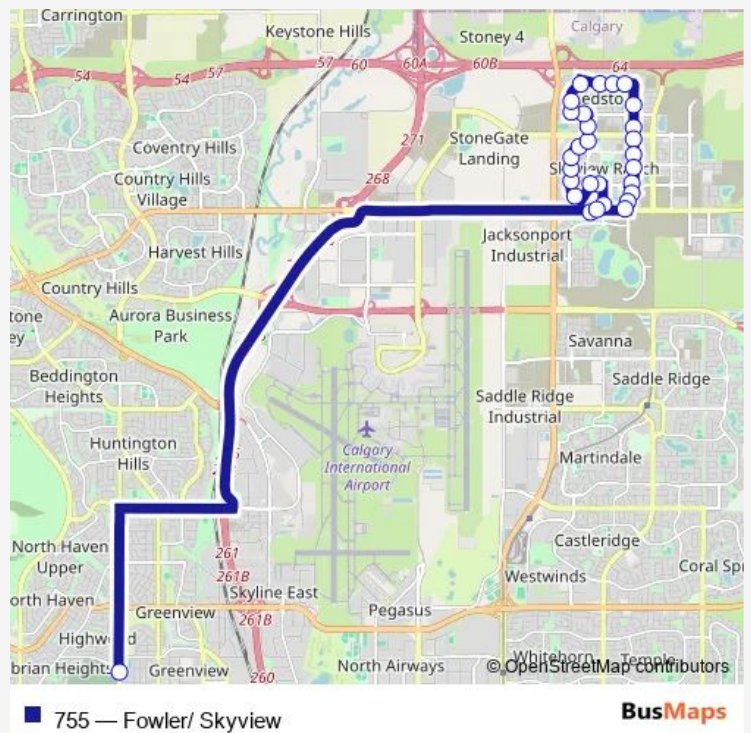

Bus 755 Fowler/ Skyview

[Go to website](#)

Direction
 NB 52 St NE @ Country Hills Bv — EB 40 AV NW @ 4 ST Nw
 32 stops
[Open route schedule](#)

- NB 52 St NE @ Country Hills Bv
- WB Skyview Ranch DR @ 52 ST Ne
- SB Skyview Shores MR @ Skyview Ranch DR Ne
- SB Skyview Shores MR NE @ Skyview Shores CO Ne
- NB Skyview Ranch WY @ Skyview Shores LI Ne
- NB Skyview Ranch WY @ Skyview Shores RI Ne
- NB Skyview Ranch WY @ Skyview Springs RD Ne
- NB Skyview Ranch WY @ Skyview Springs MR South Ne
- NB Skyview Ranch WY @ Skyview Springs MR North Ne
- NB Skyview Ranch RD @ Skyview Ranch WY Ne
- NB Redstone ST@ 128 AV Ne
- WB Redstone DR @ Redstone ST Ne
- NB Redstone GV @ Redstone DR Ne
- NB Redstone GV @ Redstone VI Ne
- NB Redstone GV @ Redstone PZ Ne
- NB Redstone GV @ Redstone AV Ne
- EB Redstone AV @ Redstone PR Ne
- EB Redstone AV @ Red Sky GR Ne
- EB Redstone AV @ Red Sky PS Ne
- SB Redstone BV NE @ Redstone AV Ne
- SB Redstone BV NE @ Red Embers MR Ne

Route schedule

NB 52 St NE @ Country Hills Bv — EB 40 AV NW @ 4 ST Nw

Monday	08:00-08:08
Tuesday	08:00-08:08
Wednesday	08:00-08:08
Thursday	08:00-08:08
Friday	08:00-08:08
Saturday	—
Sunday	—

Route info

Direction: NB 52 St NE @ Country Hills Bv
 Stops: 32
 Trip Duration: 0 hour 50 min

WB Skyview CI NE @ Skyview Ranch DR Ne

SB Skyview CI NE @ Skyview Parade Ne

WB Country Hills BV @ Skyview Ci

WB Country Hills BV @ 52 ST NE (farside)

EB 40 AV NW @ 4 ST Nw

Direction

NB 4 ST NW @ 40 AV Nw — WB Country Hills BV @ 52 ST NE (farside)

Route schedule

NB 4 ST NW @ 40 AV Nw — WB Country Hills BV @ 52 ST NE (farside)

Monday 15:40

Tuesday 15:40

Wednesday 15:40

Thursday 15:40

Friday 13:55

Saturday —