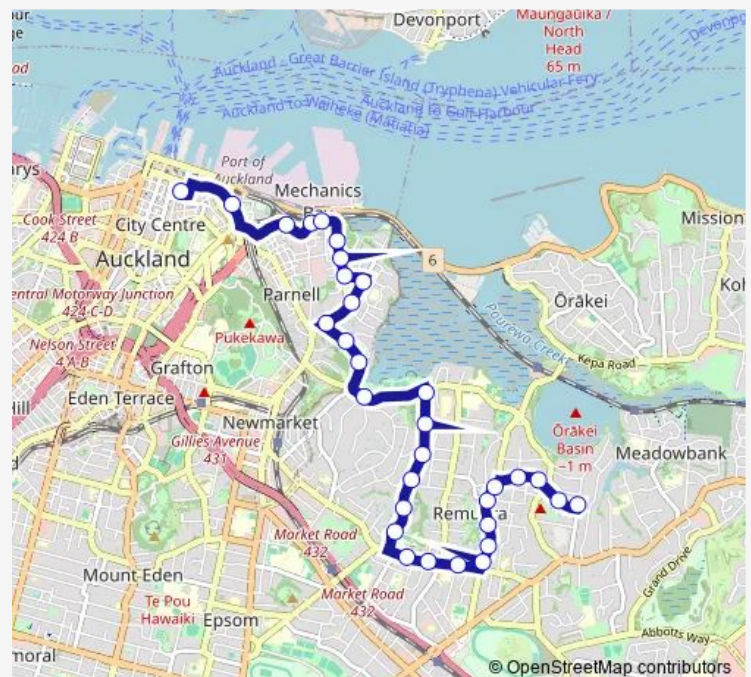

Eastbourne Road

Westbury Crescent

King's School

Route schedule

Fort Street — Benson Road roundabout

Monday 06:15-22:45

Tuesday 06:15-22:45

Wednesday 06:15-22:45

Thursday 06:15-22:45

Friday 06:15-22:45

Saturday 06:15-22:45

Sunday 06:15-22:45

Route info

Direction: Fort Street

Stops: 32

Trip Duration: 0 hour 26 min

755

BusMaps

Remuera Shopping Centre

Remuera Library

Orakei Road/Remuera Road

28 Orakei Road

Rangitoto Avenue

Combes Road

Friday 05:55-22:25

Saturday 05:55-22:25

Sunday 05:55-22:25

Route info

Direction: Benson Road roundabout

Stops: 34

Trip Duration: 0 hour 30 min

Gladstone Road/Canterbury Place