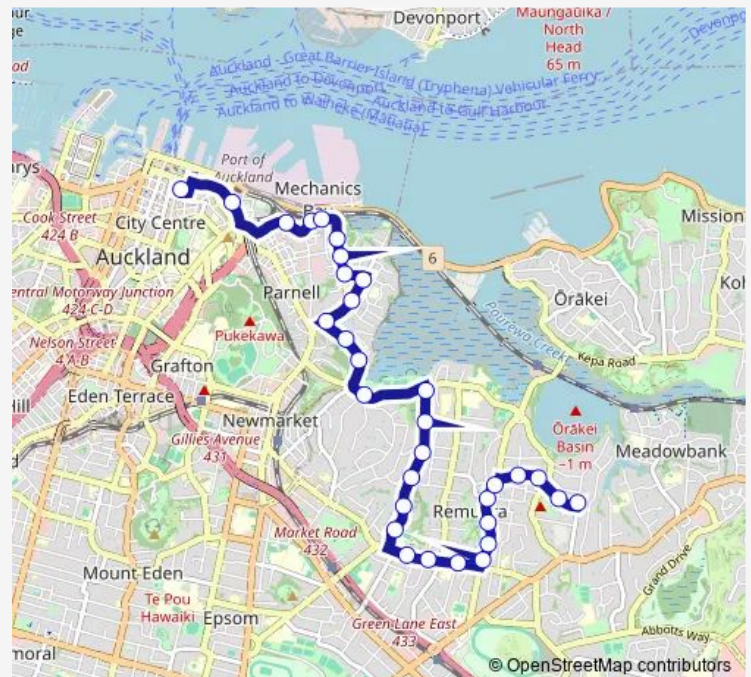

Eastbourne Road

Westbury Crescent

King's School

Route schedule

Fort Street — Benson Road roundabout

Monday 06:15-22:45

Tuesday 06:15-22:45

Wednesday 06:15-22:45

Thursday 06:15-22:45

Friday 06:15-22:45

Saturday 06:15-22:45

Sunday 06:15-22:45

Route info

Direction: Fort Street

Stops: 32

Trip Duration: 0 hour 28 min

755

BusMaps

Remuera Shopping Centre

Remuera Library

Orakei Road/Remuera Road

28 Orakei Road

Rangitoto Avenue

Combes Road

Friday 05:55-22:25

Saturday 05:55-22:25

Sunday 05:55-22:25

Route info

Direction: Benson Road roundabout

Stops: 34

Trip Duration: 0 hour 32 min

Gladstone Road/Canterbury Place