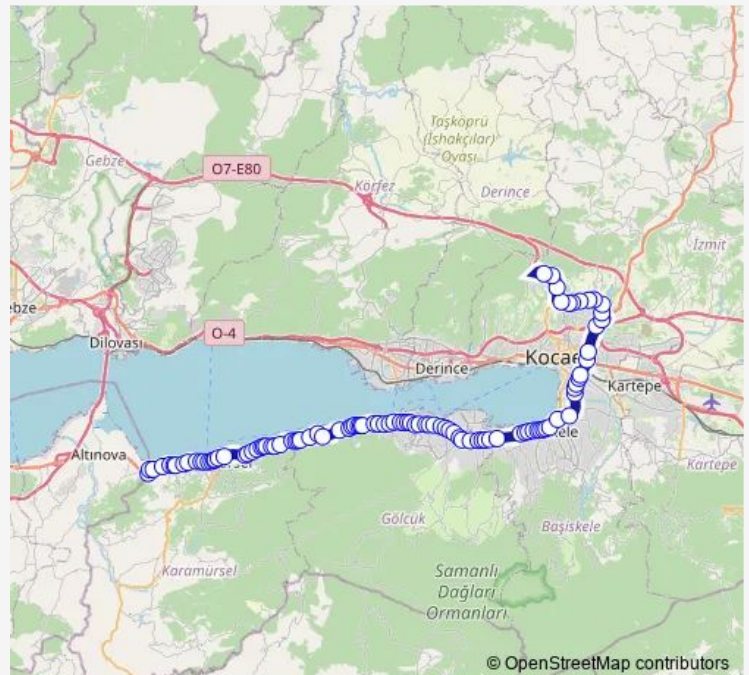

Thursday 06:30-20:30

Friday 06:30-20:30

Saturday 06:30-18:30

Sunday 06:30-18:30

Route info

Direction: Gazanfer Bilge Camii 1

Stops: 99

Trip Duration: 1 hour 22 min